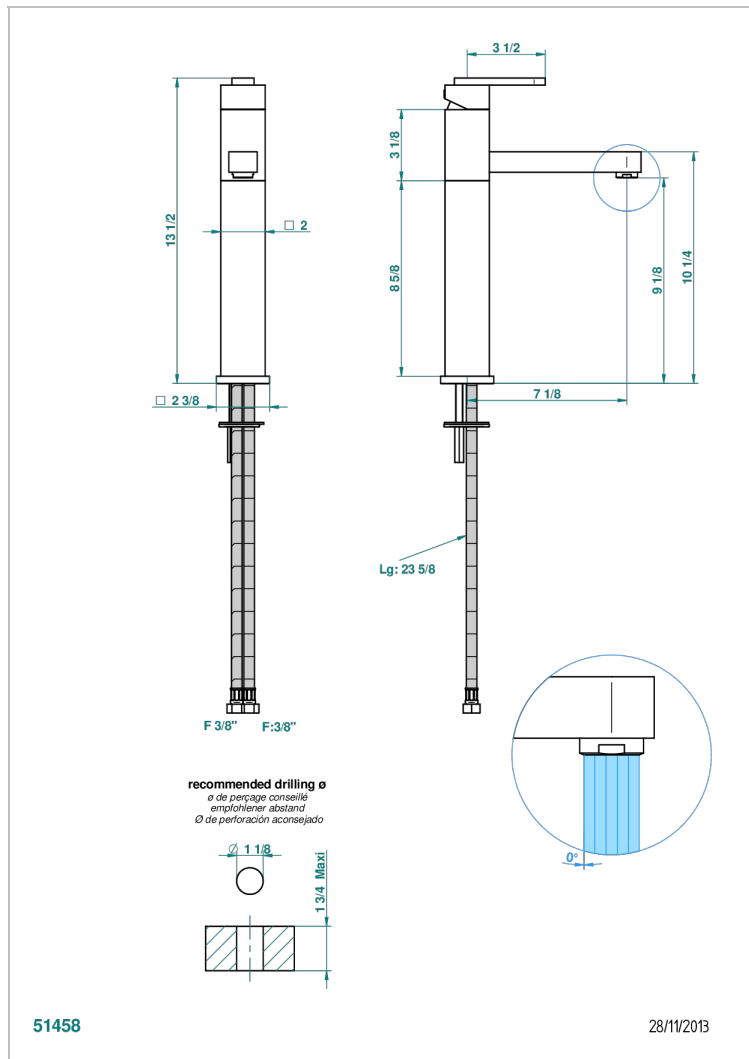

PROFIL BLACK ONYX WITH LEVER

A6P-6500AR

Single lever basin mixer without waste, high model

CHARACTERISTIC

- ACS : 19ACCLY542

STANDARDS

AVAILABLE FINITIONS

Antique nickel - H28
 Black ceram - D30
 Blush PVD - H62
 Brass color PVD - H49
 Brown bronze color PVD - F33
 Gold color PVD - H52