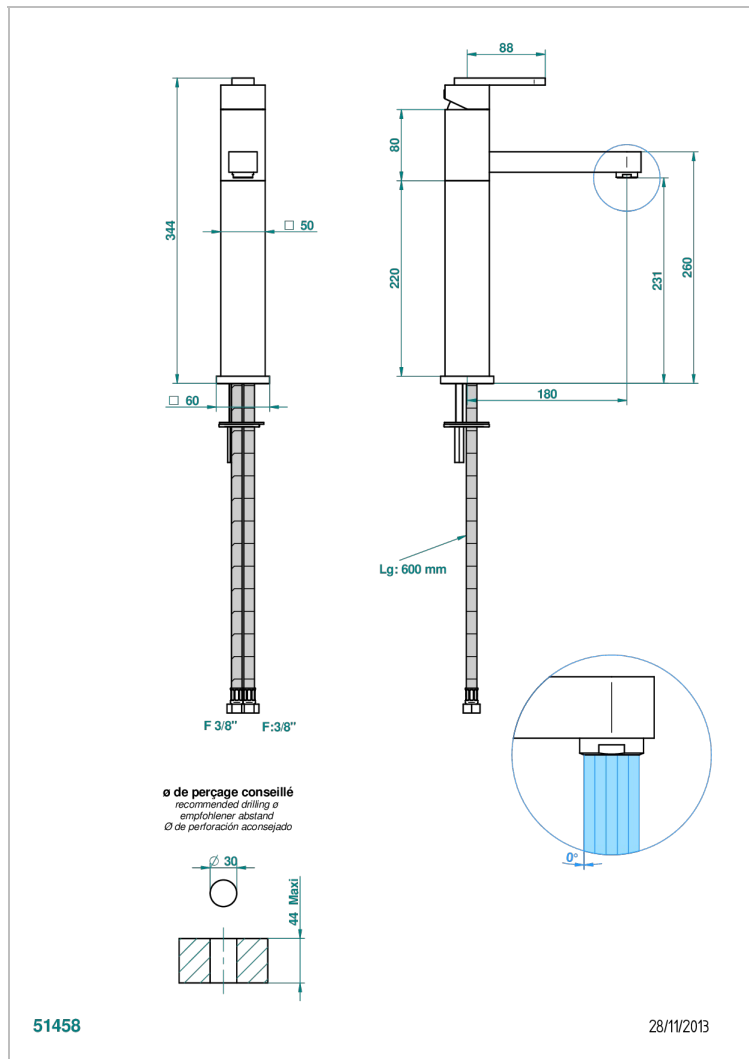

PROFIL BLACK ONYX WITH LEVER

A6P-6500AR

Single lever basin mixer without waste, high model

CHARACTERISTIC

- ACS : 19ACCLY542

STANDARDS

AVAILABLE FINITIONS

Antique nickel - H28
Black ceram - D30
Blush PVD - H62
Brass color PVD - H49
Brown bronze color PVD - F33
Gold color PVD - H52