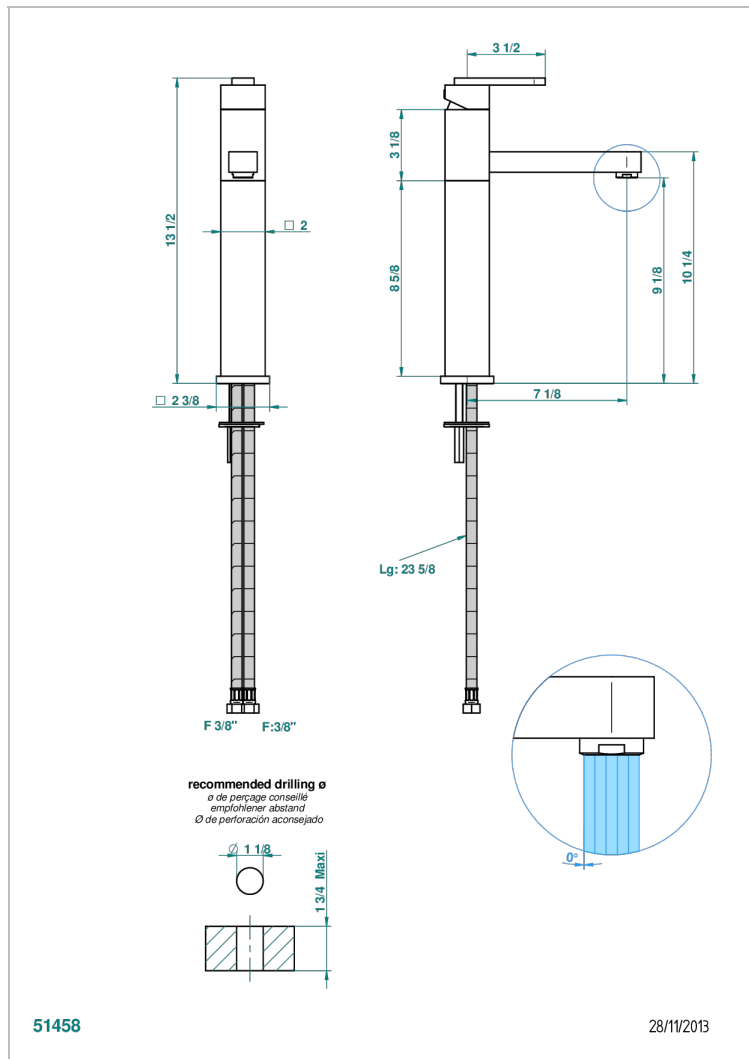

PROFIL BLACK ONYX WITH LEVER

A6P-6500AR

Single lever basin mixer without waste, high model

THG
PARIS

CHARACTERISTIC

- ACS : 19ACCLY542

STANDARDS

AVAILABLE FINITIONS