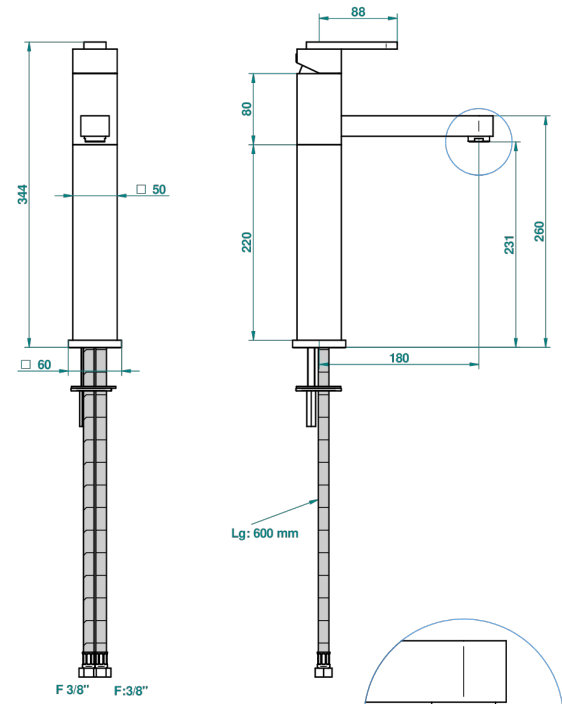

PROFIL BLACK ONYX

A6N-6500AR

Single lever basin mixer without waste, high model

51458

28/11/2013

CHARACTERISTIC

- ACS : 19ACCLY542

STANDARDS

AVAILABLE FINITIONS

Antique nickel - H28
Black ceram - D30
Blush PVD - H62
Brass color PVD - H49
Brown bronze color PVD - F33
Gold color PVD - H52

Graphite PVD - H64
Lacquered light bronze - D01
Matt Umber PVD - H67
Matt blush PVD - H60
Matt brass color PVD - H50
Matt brown bronze color PVD - F34

Matt chrome - C02
Matt gold - F07
Matt gold color PVD - H53
Matt graphite PVD - H65
Matt nickel (color finish) - C01
Matt nickel color PVD - H56

Nickel color PVD - H55
Polished chrome (color finish) - A02
Polished chrome / Polished gold (color finish) - G02
Polished gold (color finish) - F01
Polished nickel - B01
Soft gold - F30

Soft matt gold - F31
Umber PVD - H66
Varnished matt antique red copper (color finish) - H07