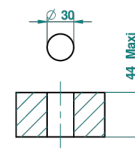

PROFIL BLACK ONYX

A6N-6500AR

Single lever basin mixer without waste, high model

51458

28/11/2013

CHARACTERISTIC

- ACS : 19ACCLY542

STANDARDS

AVAILABLE FINITIONS

Antique nickel - H28
Black ceram - D30
Blush PVD - H62
Brass color PVD - H49
Brown bronze color PVD - F33
Gold color PVD - H52

Graphite PVD - H64
Lacquered light bronze - D01
Matt Umber PVD - H67
Matt blush PVD - H60
Matt brass color PVD - H50
Matt brown bronze color PVD - F34

Matt chrome - C02
Matt gold - F07
Matt gold color PVD - H53
Matt graphite PVD - H65
Matt nickel (color finish) - C01
Matt nickel color PVD - H56

Nickel color PVD - H55
Polished chrome (color finish) - A02
Polished chrome / Polished gold (color finish) - G02
Polished gold (color finish) - F01
Polished nickel - B01
Soft gold - F30

Soft matt gold - F31
Umber PVD - H66
Varnished matt antique red copper (color finish) - H07