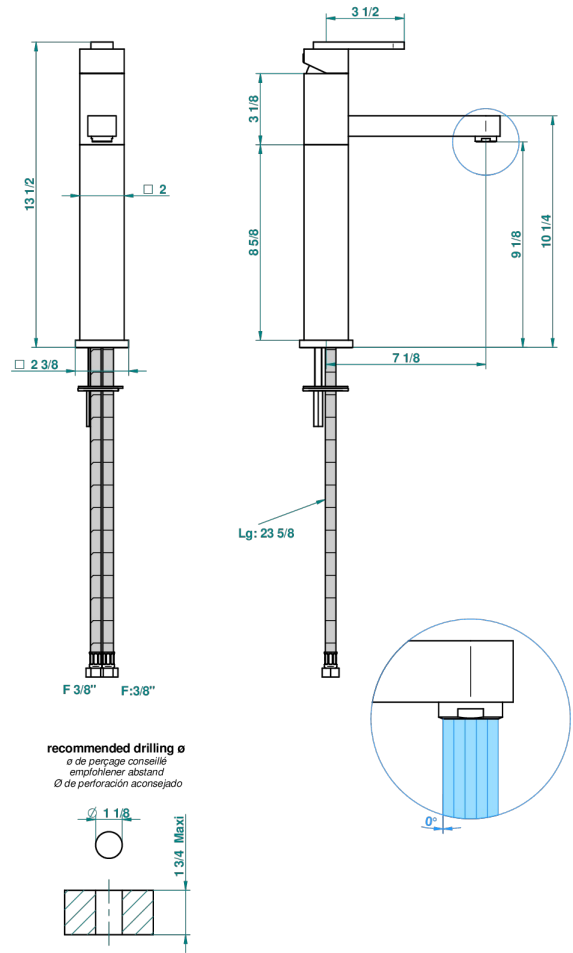

# PROFIL BLACK ONYX

A6N-6500AR

Single lever basin mixer without waste, high model

51458

28/11/2013

## CHARACTERISTIC

- ACS : 19ACCLY542