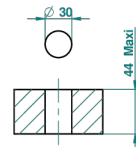

PROFIL BLACK ONYX

A6N-6500AR

Single lever basin mixer without waste, high model

51458

28/11/2013

CHARACTERISTIC

- ACS : 19ACCLY542

STANDARDS

AVAILABLE FINITIONS

- Antique nickel - H28
- Black ceram - D30
- Blush PVD - H62
- Brass color PVD - H49
- Brown bronze color PVD - F33
- Gold color PVD - H52

- Graphite PVD - H64
- Lacquered light bronze - D01
- Matt Umber PVD - H67
- Matt blush PVD - H60
- Matt brass color PVD - H50
- Matt brown bronze color PVD - F34

- Matt chrome - C02
- Matt gold - F07
- Matt gold color PVD - H53
- Matt graphite PVD - H65
- Matt nickel (color finish) - C01
- Matt nickel color PVD - H56

- Nickel color PVD - H55
- Polished chrome (color finish) - A02
- Polished chrome / Polished gold (color finish) - G02
- Polished gold (color finish) - F01
- Polished nickel - B01
- Soft gold - F30

- Soft matt gold - F31
- Umber PVD - H66
- Varnished matt antique red copper (color finish) - H07