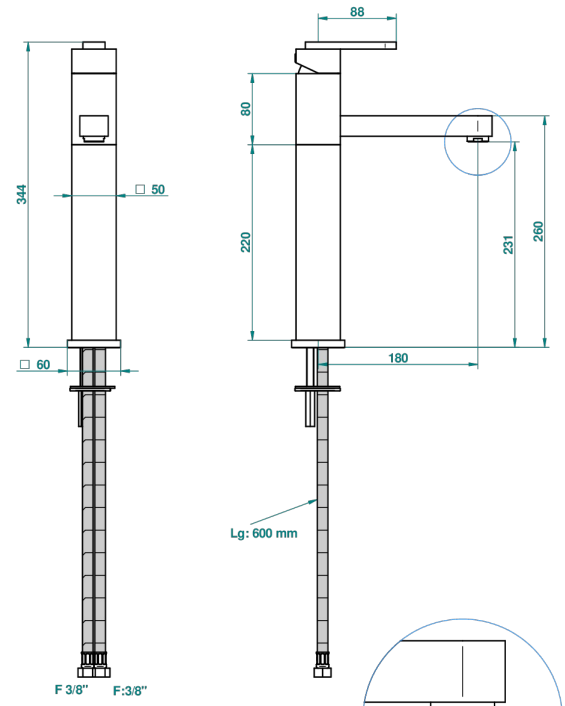

PROFIL BLACK ONYX

A6N-6500AR

Single lever basin mixer without waste, high model

51458

28/11/2013

CHARACTERISTIC

- ACS : 19ACCLY542

STANDARDS

AVAILABLE FINITIONS

- Antique nickel - H28
- Black ceram - D30
- Blush PVD - H62
- Brass color PVD - H49
- Brown bronze color PVD - F33
- Gold color PVD - H52

- Graphite PVD - H64
- Lacquered light bronze - D01
- Matt Umber PVD - H67
- Matt blush PVD - H60
- Matt brass color PVD - H50
- Matt brown bronze color PVD - F34

- Matt chrome - C02
- Matt gold - F07
- Matt gold color PVD - H53
- Matt graphite PVD - H65
- Matt nickel (color finish) - C01
- Matt nickel color PVD - H56

- Nickel color PVD - H55
- Polished chrome (color finish) - A02
- Polished chrome / Polished gold (color finish) - G02
- Polished gold (color finish) - F01
- Polished nickel - B01
- Soft gold - F30

- Soft matt gold - F31
- Umber PVD - H66
- Varnished matt antique red copper (color finish) - H07