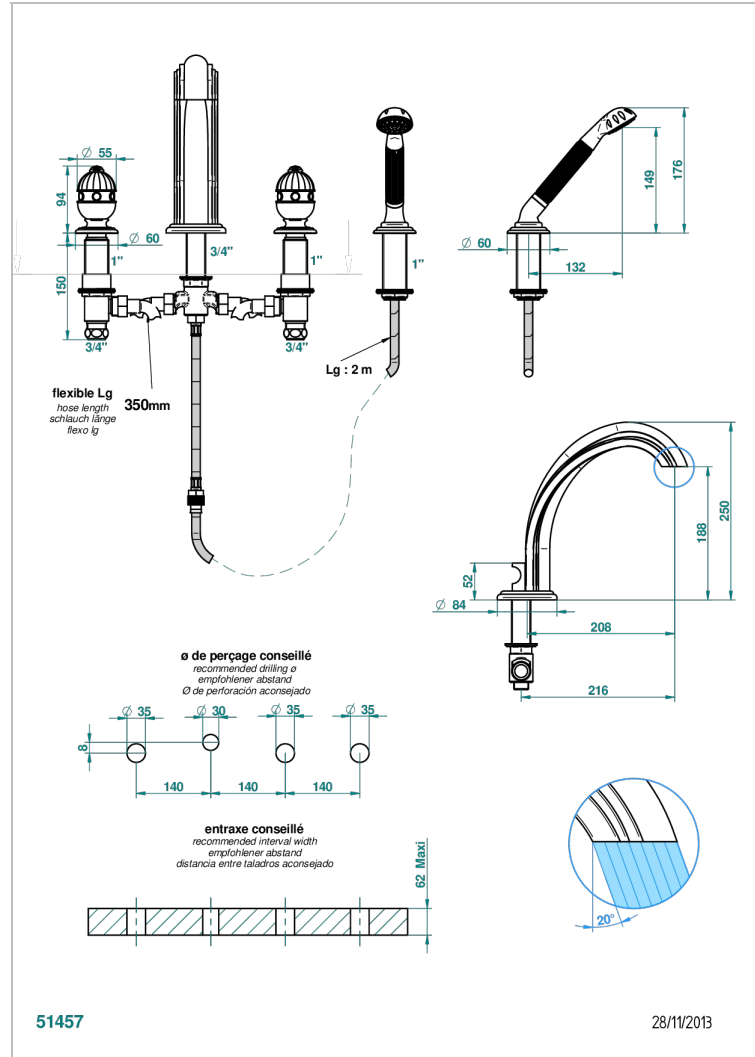

# CHEVERNY MALACHITE

A1S-112BSG

Rim mounted 4-hole bath/shower mixer, diverter to super goliath spout

THG<sup>®</sup>  
PARIS

## CHARACTERISTIC

- ACS : 18ACCLY473
- DVGW : DW-6501CO0476
- NF : NF EN 200 - IID/A - Chrome