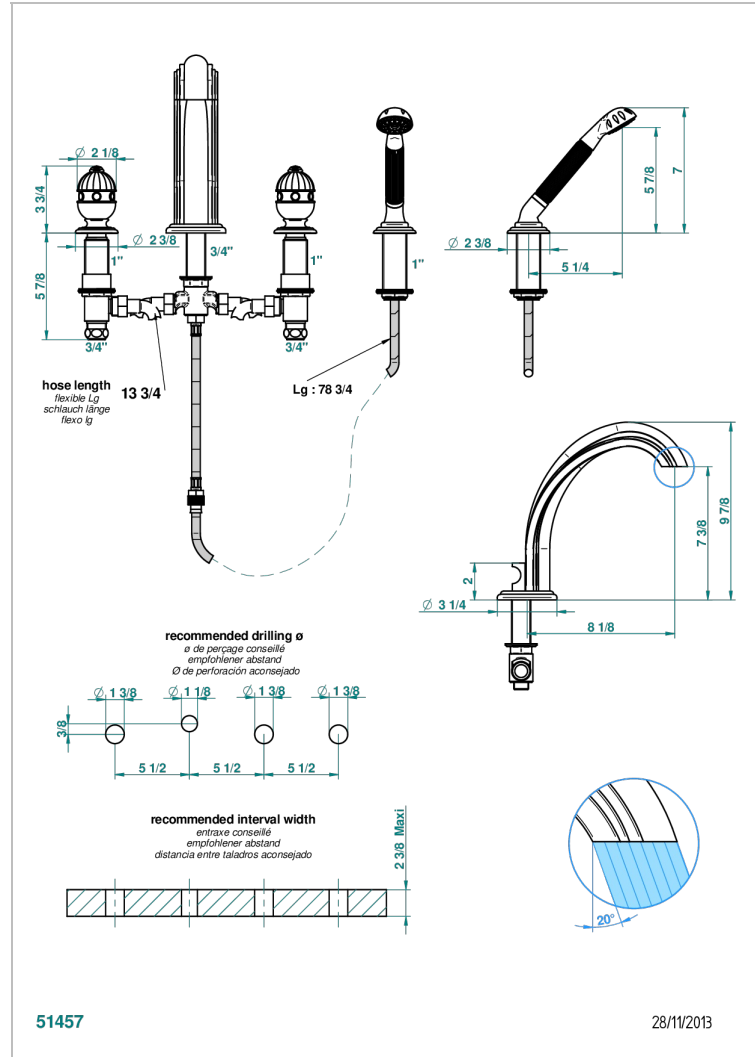

CHEVERNY MALACHITE

A1S-112BSG

Rim mounted 4-hole bath/shower mixer, diverter to super goliath spout

CHARACTERISTIC

- ACS : 18ACCLY473
- DVGW : DW-6501CO0476
- NF : NF EN 200 - IID/A - Chrome

STANDARDS

AVAILABLE FINITIONS

Antique nickel - H28
Black ceram - D30
Blush PVD - H62
Brass color PVD - H49
Brown bronze color PVD - F33
Gold color PVD - H52

Graphite PVD - H64
Matt Umber PVD - H67
Matt blush PVD - H60
Matt brass color PVD - H50
Matt brown bronze color PVD - F34
Matt chrome - C02

Matt gold - F07
Matt gold color PVD - H53
Matt graphite PVD - H65
Matt nickel (color finish) - C01
Matt nickel color PVD - H56
Nickel color PVD - H55

Polished chrome (color finish) - A02
Polished chrome / Polished gold (color finish) - G02
Polished gold (color finish) - F01
Polished nickel - B01
Soft gold - F30
Soft matt gold - F31
Umber PVD - H66