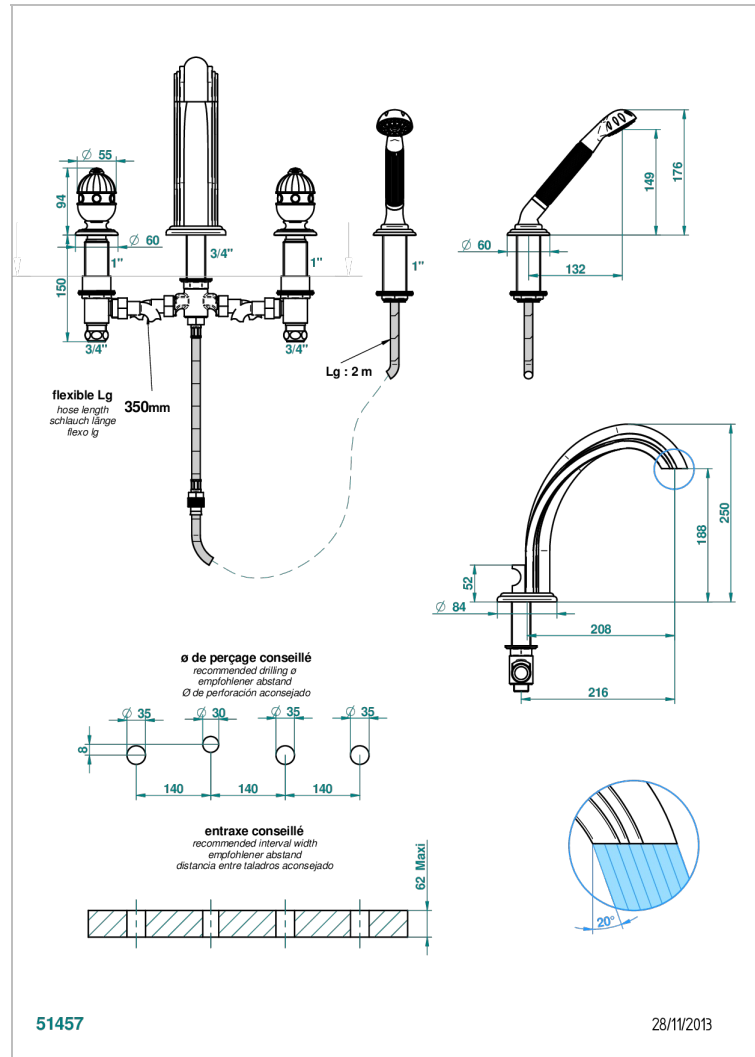

# CHEVERNY MALACHITE

A1S-112BSG

Rim mounted 4-hole bath/shower mixer, diverter to super goliath spout

THG<sup>®</sup>  
PARIS

## CHARACTERISTIC

- ACS : 18ACCLY473
- DVGW : DW-6501CO0476
- NF : NF EN 200 - IID/A - Chrome