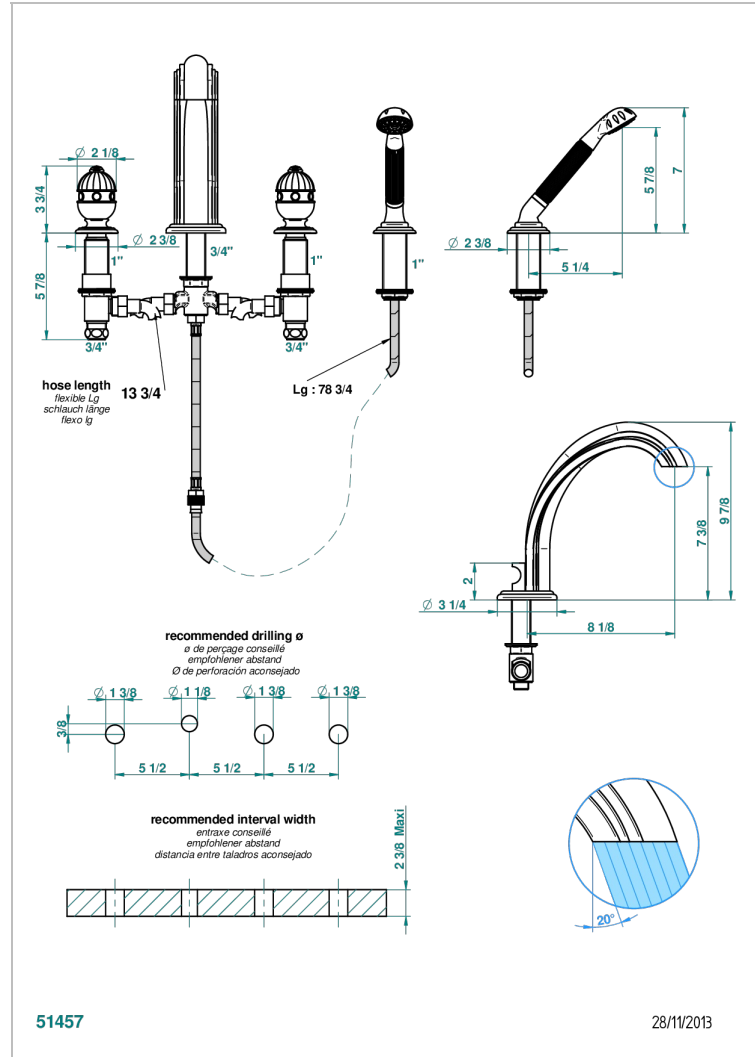

# CHEVERNY MALACHITE

A1S-112BSG

Rim mounted 4-hole bath/shower mixer, diverter to super goliath spout

## CHARACTERISTIC

- ACS : 18ACCLY473
- DVGW : DW-6501CO0476
- NF : NF EN 200 - IID/A - Chrome