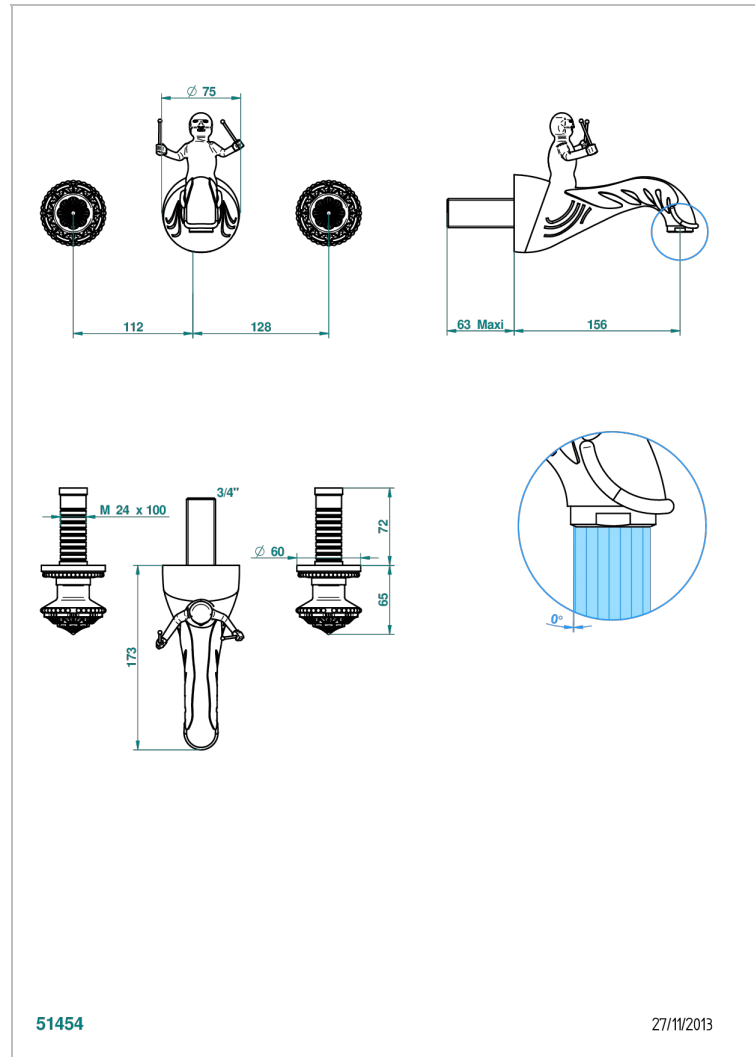

AMOUR DE TRIANON

G24-40NB

Trim only for wall mounted 3-hole basin mixer

THG[®]
PARIS

CHARACTERISTIC

- Amour de Trianon
- Trim only for wall mounted 3-hole basin mixer

TECHNICAL SPECS

- Recommandé : 3 bars (max. 5 bars) - Advised : 43,5 psi (max. 72 psi)
- 15 l/min à 3 bars (4 gpm at 43.5 psi)

RELATED SKU'S

- Ref. G00-40AC Rough parts for wall mounted 3 hole mixer, cross handle version
- Ref. G00-40AM Rough parts for wall mounted 3 hole mixer, lever handle version

AVAILABLE FINITIONS

Antique nickel - H28
Black ceram - D30
Lacquered light bronze - D01
Matt chrome - C02
Matt gold - F07
Matt nickel (color finish) - C01