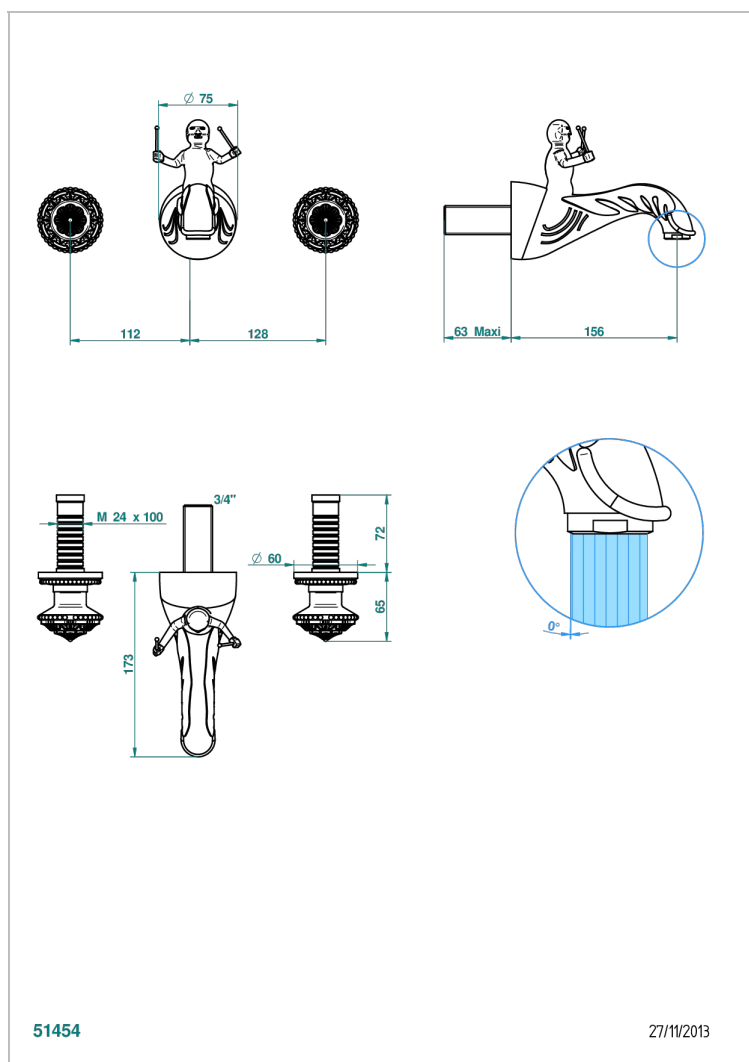

# AMOUR DE TRIANON

G24-40NB

Trim only for wall mounted 3-hole basin mixer

THG<sup>®</sup>  
PARIS

## CARACTERÍSTICAS

- Amour de Trianon
- Trim only for wall mounted 3-hole basin mixer

## ESPECIFICACIONES TÉCNICAS

- Recommandé : 3 bars (max. 5 bars) - Advised : 43,5 psi (max. 72 psi)
- 15 l/min à 3 bars (4 gpm at 43.5 psi)

## PRODUCTOS RELACIONADOS

- Ref. G00-40AC Rough parts for wall mounted 3 hole mixer, cross handle version
- Ref. G00-40AM Rough parts for wall mounted 3 hole mixer, lever handle version