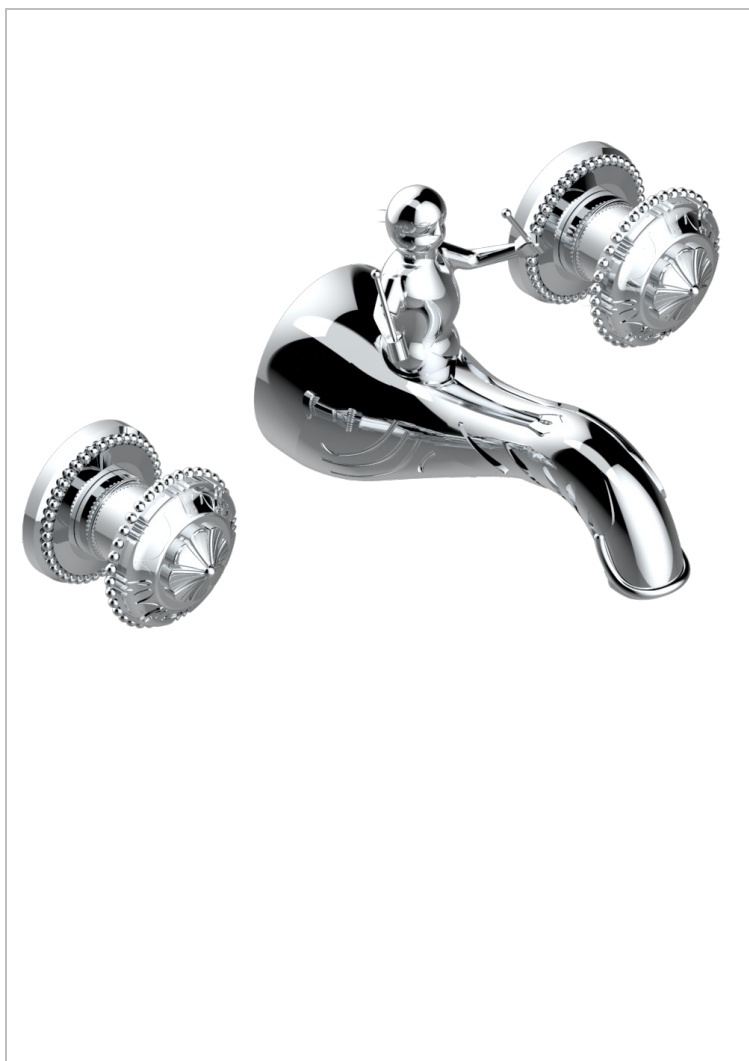

# AMOUR DE TRIANON

G24-40NB

Trim only for wall mounted 3-hole basin mixer

THG<sup>®</sup>  
PARIS

## CARACTERÍSTICAS

- Amour de Trianon
- Trim only for wall mounted 3-hole basin mixer

## PRODUCTOS RELACIONADOS

- Ref. G00-40AC Rough parts for wall mounted 3 hole mixer, cross handle version
- Ref. G00-40AM Rough parts for wall mounted 3 hole mixer, lever handle version

## ACABADOS DISPONIBLES

Bronce claro - D01  
Cerámica negra mate - D30  
Cobre viejo mate - H07  
Cromo - A02  
Cromo / dorado - G02  
Cromo mate - C02

Dorado - F01  
Dorado mate - F07  
Dorado pálido - F30  
Dorado pálido mate (sin barniz) - F31  
Níquel - B01  
Níquel mate - C01