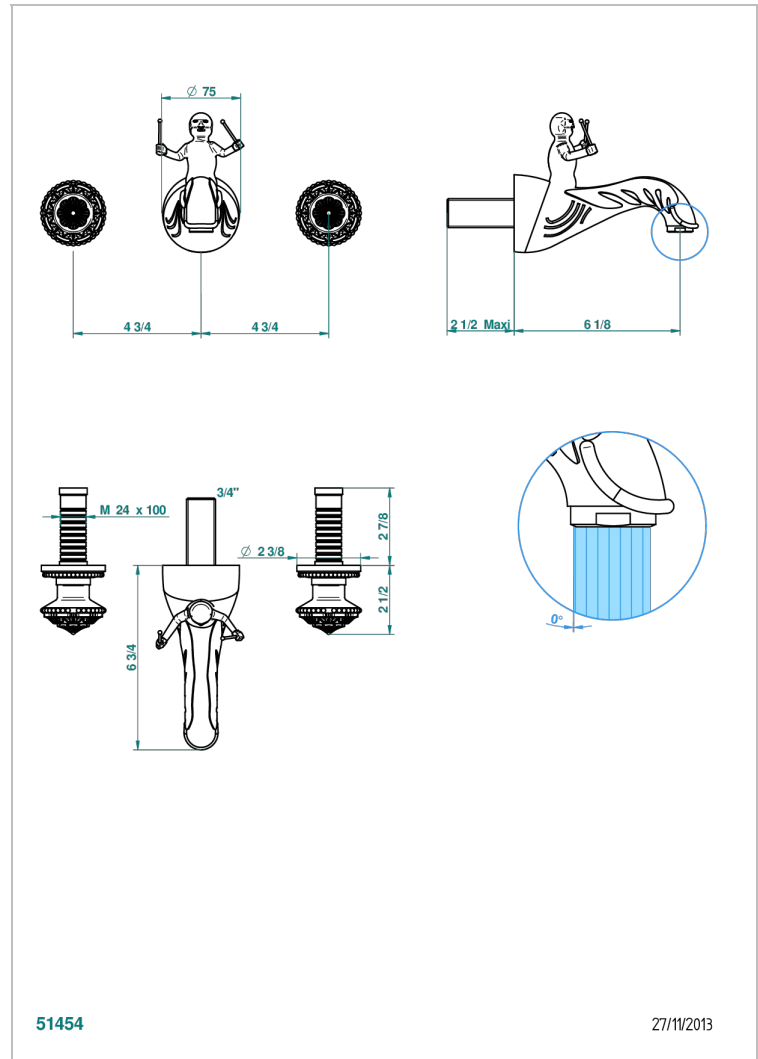

AMOUR DE TRIANON

G24-40NB

Trim only for wall mounted 3-hole basin mixer

THG[®]
PARIS

CARACTERÍSTICAS

- Amour de Trianon
- Trim only for wall mounted 3-hole basin mixer

ESPECIFICACIONES TÉCNICAS

- Recommandé : 3 bars (max. 5 bars) - Advised : 43,5 psi (max. 72 psi)
- 15 l/min à 3 bars (4 gpm at 43.5 psi)

PRODUCTOS RELACIONADOS

- Ref. G00-40AC Rough parts for wall mounted 3 hole mixer, cross handle version
- Ref. G00-40AM Rough parts for wall mounted 3 hole mixer, lever handle version

ACABADOS DISPONIBLES