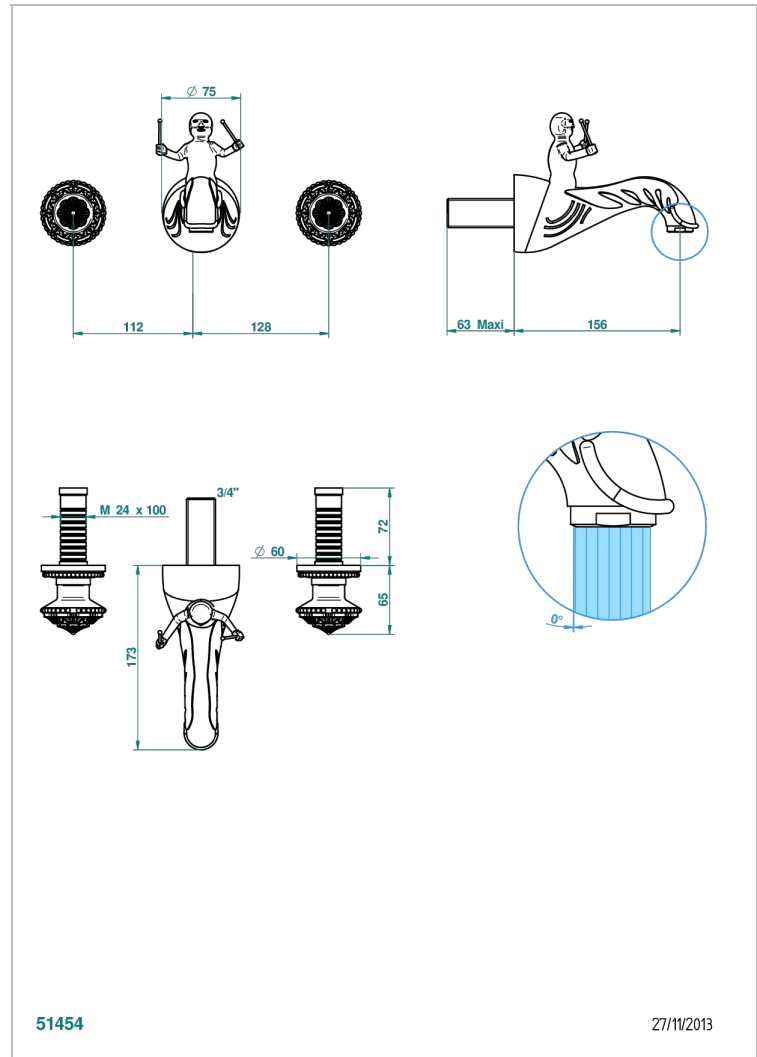

AMOUR DE TRIANON

G24-40NB

Trim only for wall mounted 3-hole basin mixer

THG[®]
PARIS

CHARACTERISTIC

- Amour de Trianon
- Trim only for wall mounted 3-hole basin mixer

TECHNICAL SPECS

- Recommandé : 3 bars (max. 5 bars) - Advised : 43,5 psi (max. 72 psi)
- 15 l/min à 3 bars (4 gpm at 43.5 psi)

RELATED SKU'S

- Ref. G00-40AC Rough parts for wall mounted 3 hole mixer, cross handle version
- Ref. G00-40AM Rough parts for wall mounted 3 hole mixer, lever handle version

AVAILABLE FINITIONS

Antique nickel - H28
Black ceram - D30
Lacquered light bronze - D01
Matt chrome - C02
Matt gold - F07
Matt nickel (color finish) - C01