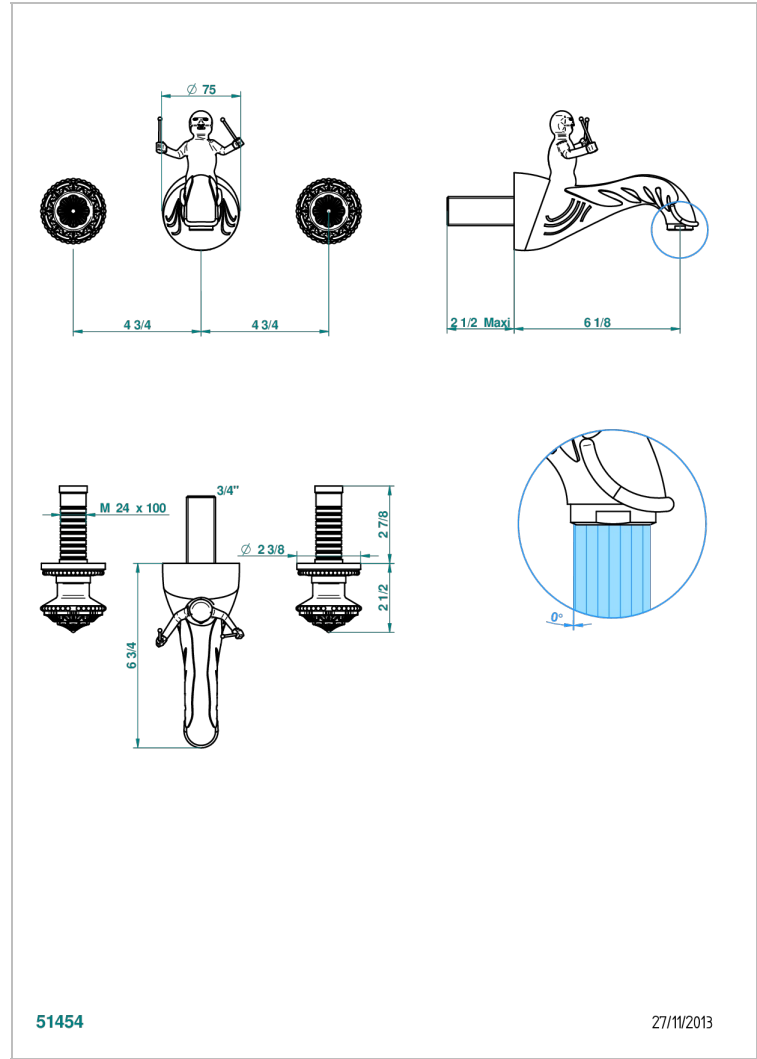

AMOUR DE TRIANON

G24-40NB

Trim only for wall mounted 3-hole basin mixer

THG[®]
PARIS

CHARACTERISTIC

- Amour de Trianon
- Trim only for wall mounted 3-hole basin mixer

TECHNICAL SPECS

- Recommandé : 3 bars (max. 5 bars) - Advised : 43,5 psi (max. 72 psi)
- 15 l/min à 3 bars (4 gpm at 43.5 psi)

RELATED SKU'S

- Ref. G00-40AC Rough parts for wall mounted 3 hole mixer, cross handle version
- Ref. G00-40AM Rough parts for wall mounted 3 hole mixer, lever handle version

AVAILABLE FINITIONS

Antique nickel - H28
Black ceram - D30
Lacquered light bronze - D01
Matt chrome - C02
Matt gold - F07
Matt nickel (color finish) - C01