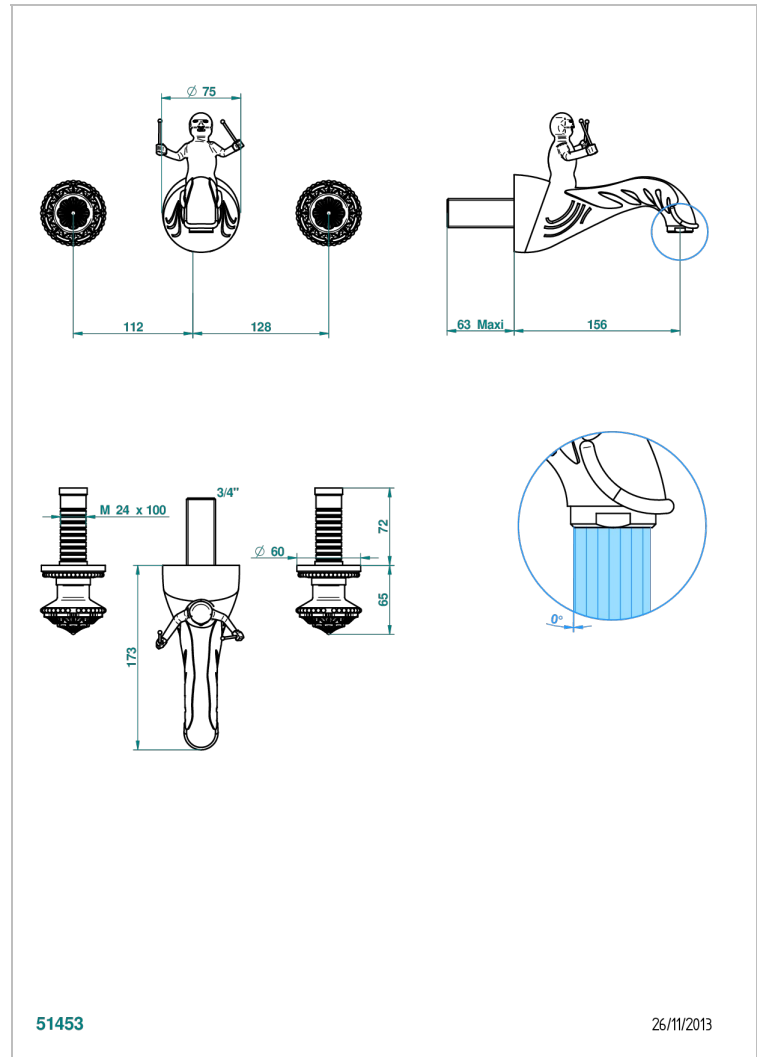

AMOUR DE TRIANON

G24-41NB

Trim for wall mounted 3-hole lavatory set only

THG[®]
PARIS

51453

26/11/2013

CHARACTERISTIC

- Amour de Trianon
- Trim for wall mounted 3-hole lavatory set only

TECHNICAL SPECS

- Recommandé : 3 bars (max. 5 bars) - Advised : 43,5 psi (max. 72 psi)
- Bec : 35 l/min à 3 bars
- Spout : 9.26 gpm at 43.5 psi

RELATED SKU'S

- Ref. G00-40AM/US Rough parts for wall set (one counter clockwise and one clockwise cartridges)