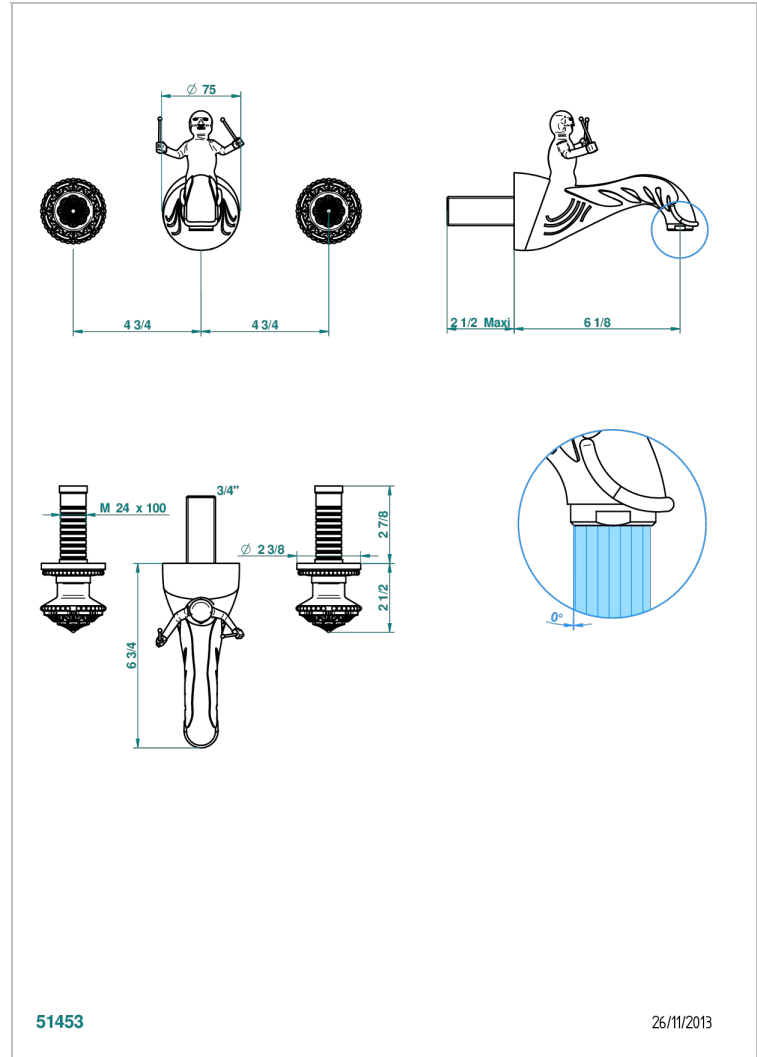

AMOUR DE TRIANON

G24-41NB

Trim for wall mounted 3-hole lavatory set only

THG[®]
PARIS

CHARACTERISTIC

- Amour de Trianon
- Trim for wall mounted 3-hole lavatory set only

TECHNICAL SPECS

- Recommandé : 3 bars (max. 5 bars) - Advised : 43,5 psi (max. 72 psi)
- Bec : 35 l/min à 3 bars
- Spout : 9.26 gpm at 43.5 psi

RELATED SKU'S

- Ref. G00-40AM/US Rough parts for wall set (one counter clockwise and one clockwise cartridges)

AVAILABLE FINITIONS

Black ceram - D30
Chrome polished - A02
Chrome polished / gold polished - G02
Copper antique matt, coated - H07
Gold mat - F07
Gold polished - F01