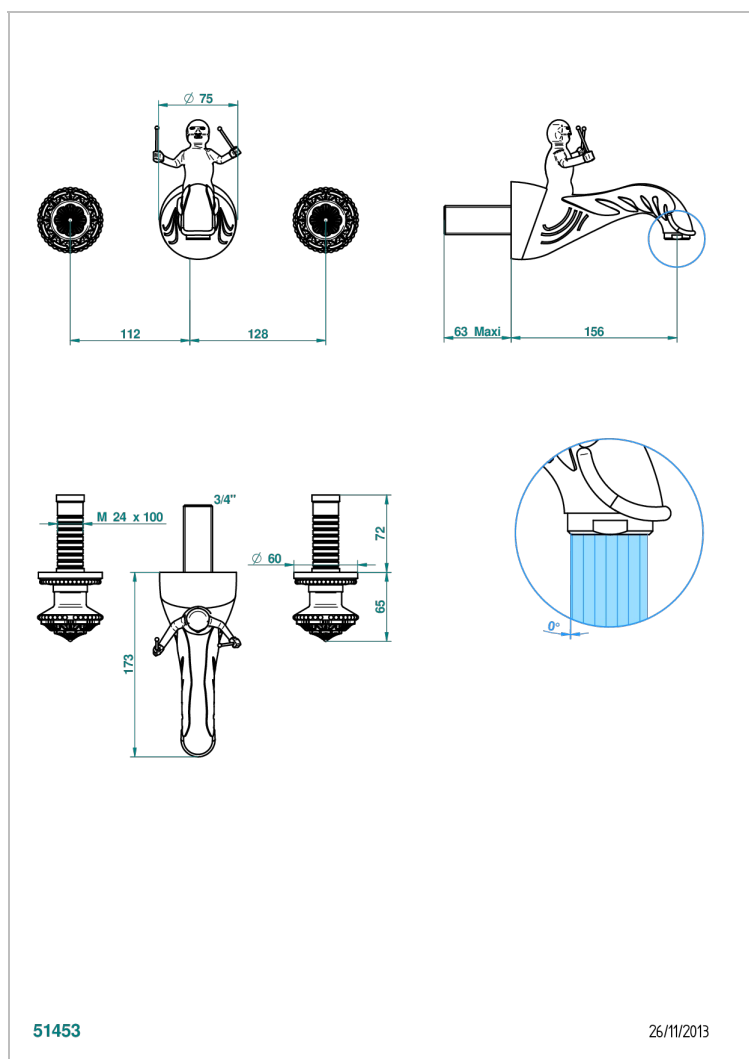

AMOUR DE TRIANON

G24-41NB

Trim only for wall mounted 3 holes bath mixer

THG[®]
PARIS

51453

26/11/2013

CARACTERÍSTICAS

- Amour de Trianon
- Trim only for wall mounted 3 holes bath mixer

ESPECIFICACIONES TÉCNICAS

- Recommandé : 3 bars (max. 5 bars) - Advised : 43,5 psi (max. 72 psi)
- Bec : 35 l/min à 3 bars
- Spout : 9.26 gpm at 43.5 psi

PRODUCTOS RELACIONADOS

- Ref. G00-40AC Rough parts for wall mounted 3 hole mixer, cross handle version
- Ref. G00-40AM Rough parts for wall mounted 3 hole mixer, lever handle version