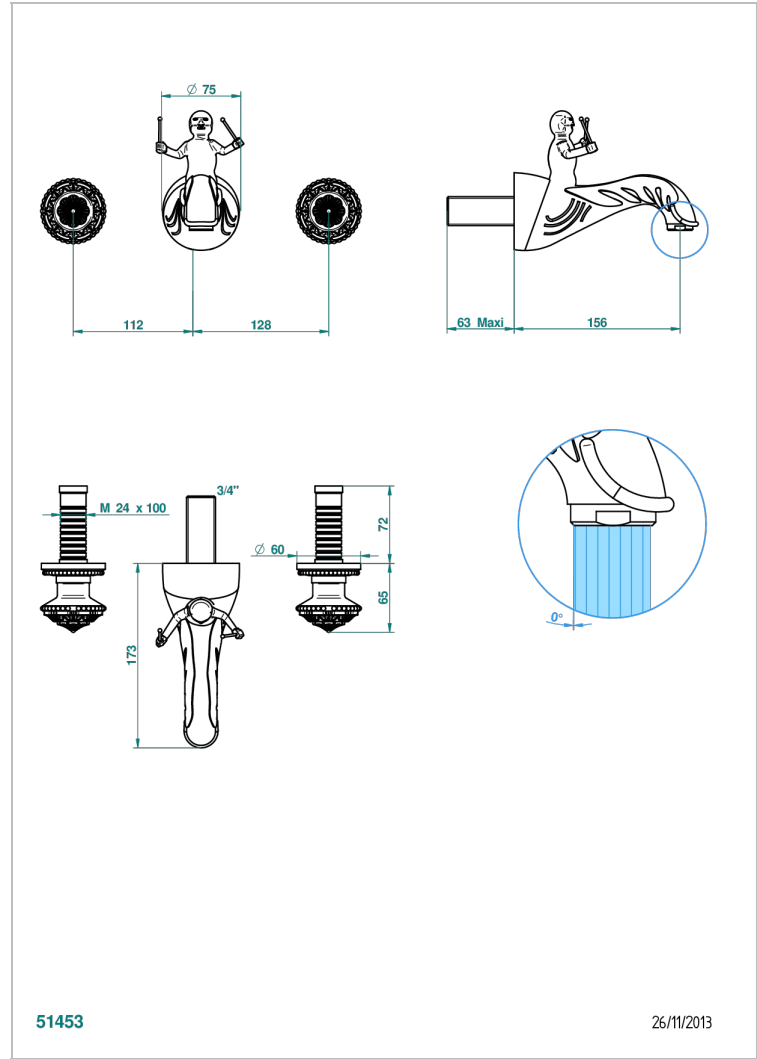

AMOUR DE TRIANON

G24-41NB

Trim only for wall mounted 3 holes bath mixer

THG[®]
PARIS

CHARACTERISTIC

- Amour de Trianon
- Trim only for wall mounted 3 holes bath mixer

TECHNICAL SPECS

- Recommandé : 3 bars (max. 5 bars) - Advised : 43,5 psi (max. 72 psi)
- Bec : 35 l/min à 3 bars
- Spout : 9.26 gpm at 43.5 psi

RELATED SKU'S

- Ref. G00-40AC Rough parts for wall mounted 3 hole mixer, cross handle version
- Ref. G00-40AM Rough parts for wall mounted 3 hole mixer, lever handle version

AVAILABLE FINITIONS

Antique nickel - H28
Black ceram - D30
Lacquered light bronze - D01
Matt chrome - C02
Matt gold - F07
Matt nickel (color finish) - C01