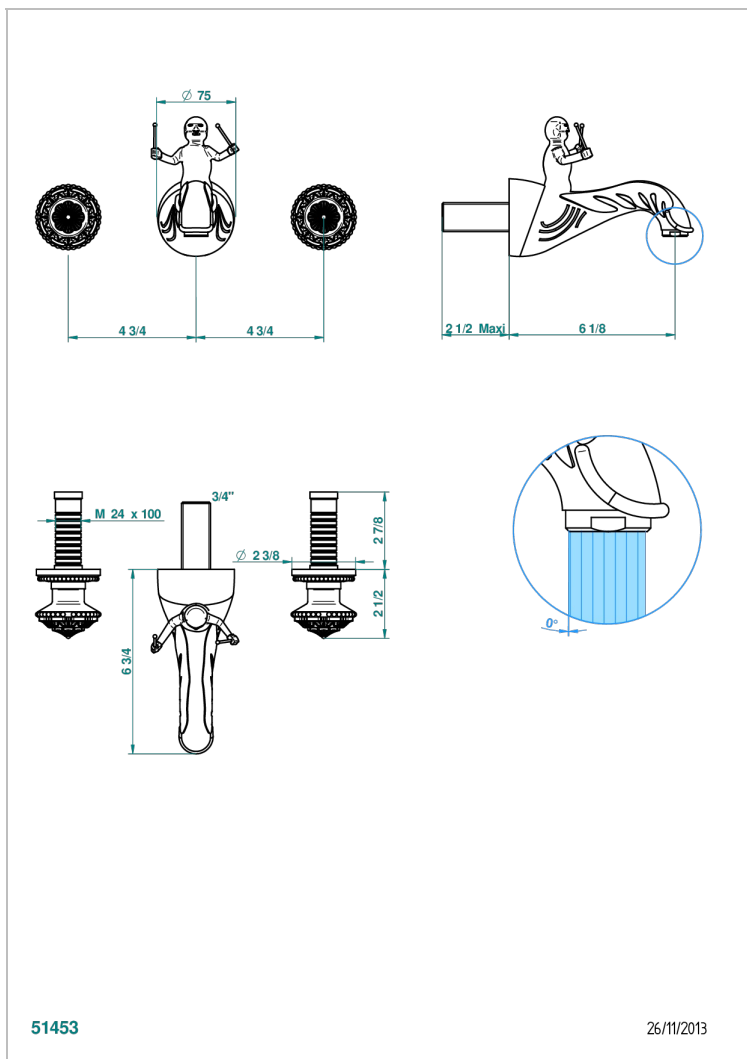

AMOUR DE TRIANON

G24-41NB

Trim only for wall mounted 3 holes bath mixer

THG
PARIS

CARACTERÍSTICAS

- Amour de Trianon
- Trim only for wall mounted 3 holes bath mixer

ESPECIFICACIONES TÉCNICAS

- Recommandé : 3 bars (max. 5 bars) - Advised : 43,5 psi (max. 72 psi)
- Bec : 35 l/min à 3 bars
- Spout : 9.26 gpm at 43.5 psi

PRODUCTOS RELACIONADOS

- Ref. G00-40AC Rough parts for wall mounted 3 hole mixer, cross handle version
- Ref. G00-40AM Rough parts for wall mounted 3 hole mixer, lever handle version

ACABADOS DISPONIBLES

Níquel viejo - H28