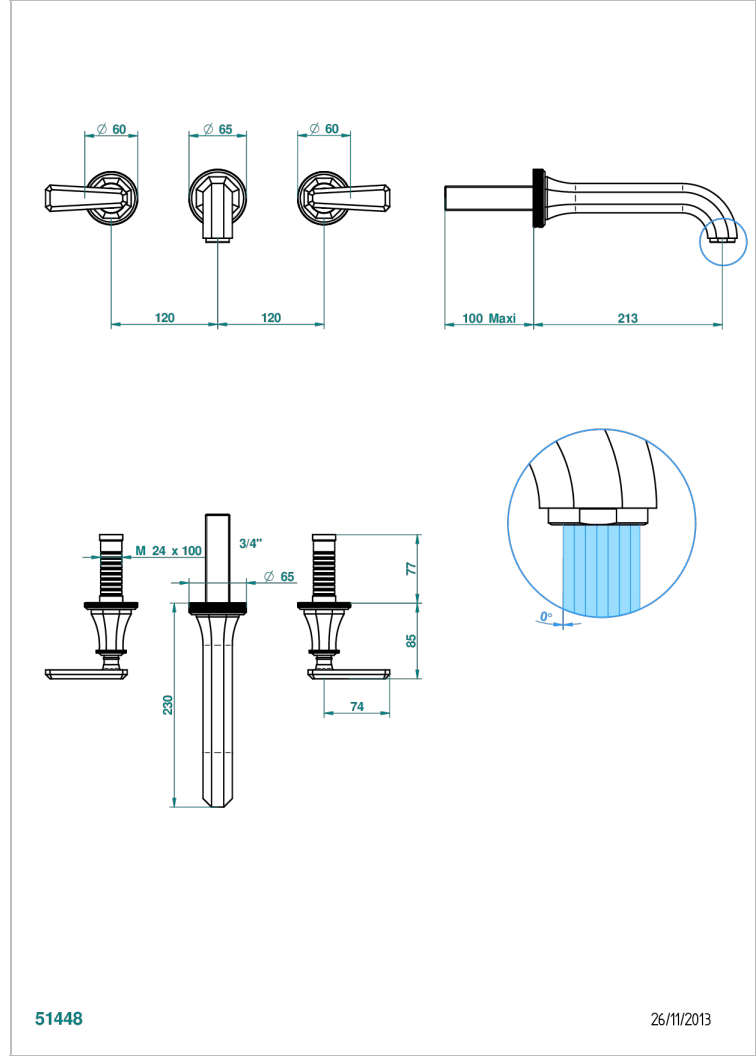

# TRADITION WITH LEVER HANDLES

A58-40SGBUS

Trim for wall mounted 3-hole lavatory set only

51448

26/11/2013

## CHARACTERISTIC

- Tradition with lever handles
- Trim for wall mounted 3-hole lavatory set only

## RELATED SKU'S

- Ref. G00-40AM/US Rough parts for wall set (one counter clockwise and one clockwise cartridges)