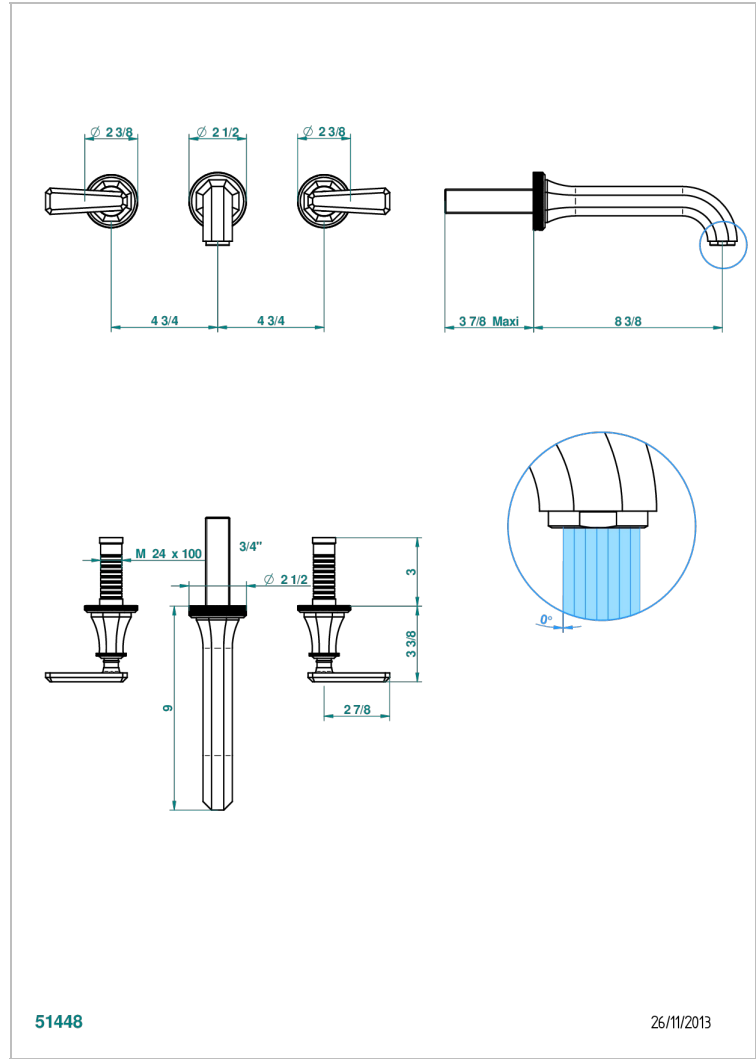

TRADITION WITH LEVER HANDLES

A58-40SGBUS

Trim for wall mounted 3-hole lavatory set only

51448

26/11/2013

CHARACTERISTIC

- Tradition with lever handles
- Trim for wall mounted 3-hole lavatory set only

TECHNICAL SPECS

- Recommandé : 3 bars (max. 5 bars) - Advised : 43,5 psi (max. 72 psi)
- 15 l/min à 3 bars (4 gpm at 43.5 psi)

RELATED SKU'S

- Ref. G00-40AM/US Rough parts for wall set (one counter clockwise and one clockwise cartridges)

Nickel antique / Sovereign - H28

Nickel color PVD - H55

Nickel polished - B01

Soft gold - F30

Soft matt gold - F31

Umber PVD - H66