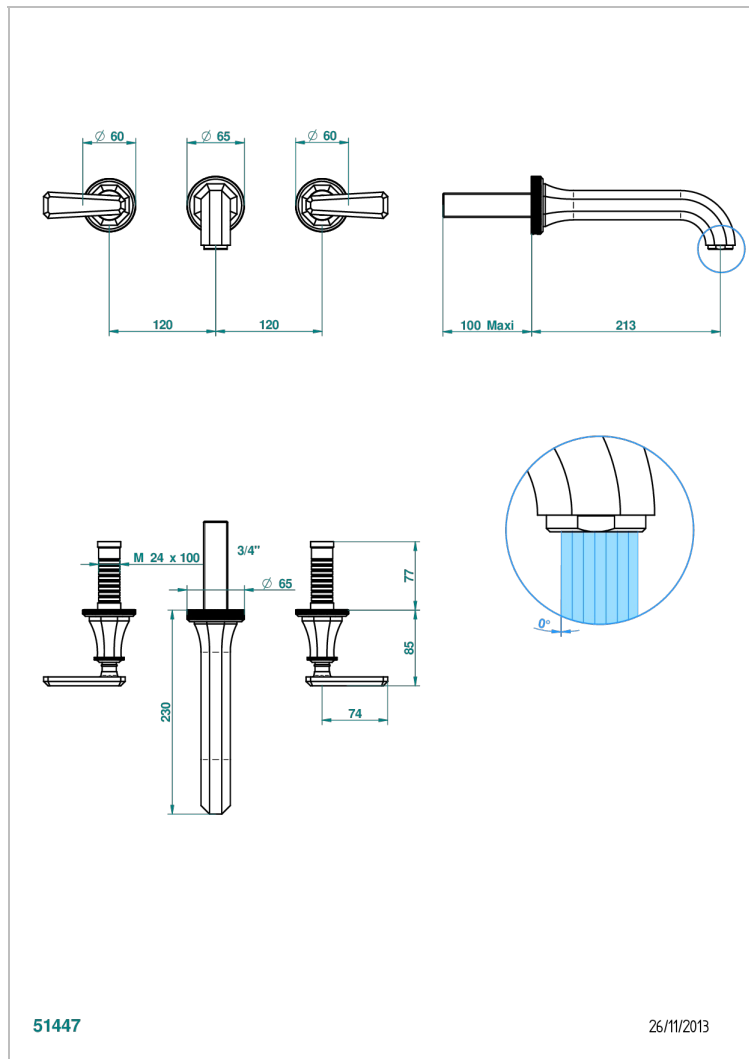

# TRADITION WITH LEVER HANDLES

A58-41SGB

Trim for wall mounted 3-hole bath set only

## CHARACTERISTIC

- Tradition with lever handles
- Trim for wall mounted 3-hole bath set only

## TECHNICAL SPECS

- Recommandé : 3 bars (max. 5 bars) - Advised : 43,5 psi (max. 72 psi)
- Bec : 35 l/min à 3 bars
- Spout : 9.26 gpm at 43.5 psi

## RELATED SKU'S

- Ref. G00-40AM/US Rough parts for wall set (one counter clockwise and one clockwise cartridges)