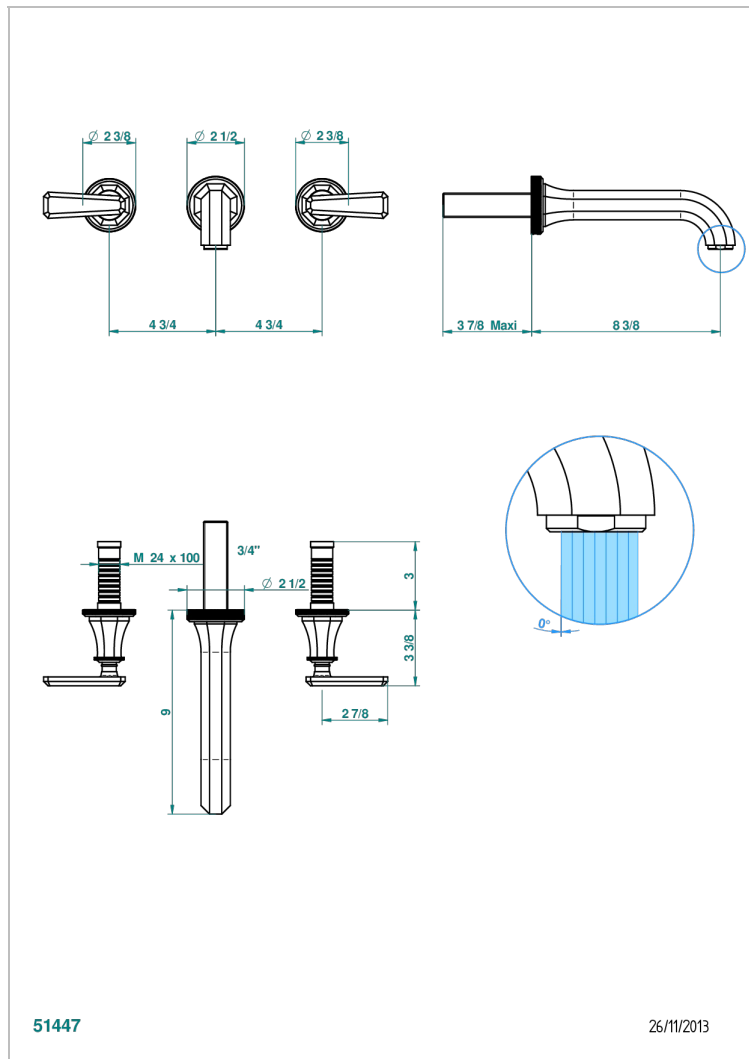

TRADITION WITH LEVER HANDLES

A58-41SGB

Trim for wall mounted 3-hole bath set only

51447

26/11/2013

CHARACTERISTIC

- Tradition with lever handles
- Trim for wall mounted 3-hole bath set only

TECHNICAL SPECS

- Recommandé : 3 bars (max. 5 bars) - Advised : 43,5 psi (max. 72 psi)
- Bec : 35 l/min à 3 bars
- Spout : 9.26 gpm at 43.5 psi

RELATED SKU'S

- Ref. G00-40AM/US Rough parts for wall set (one counter clockwise and one clockwise cartridges)