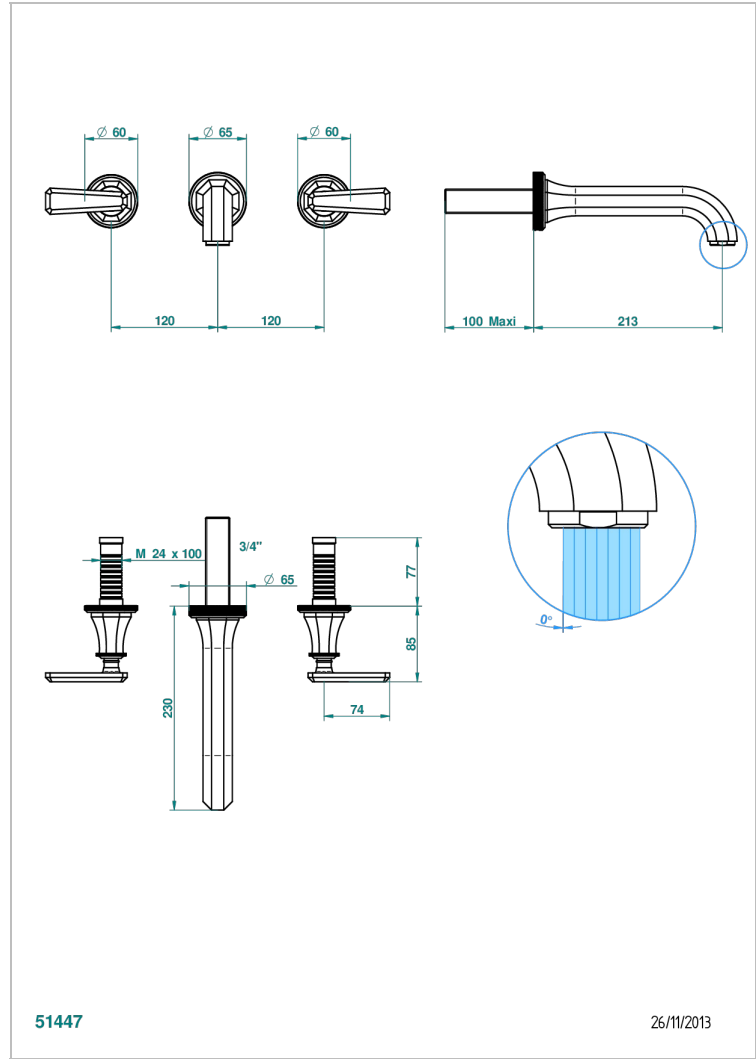

# TRADITION WITH LEVER

A58-41SGB

Trim only for wall mounted 3-hole bath mixer

THG<sup>®</sup>  
PARIS

51447

26/11/2013

## CHARACTERISTIC

- Tradition with lever
- Trim only for wall mounted 3-hole bath mixer

## TECHNICAL SPECS

- Recommandé : 3 bars (max. 5 bars) - Advised : 43,5 psi (max. 72 psi)
- Bec : 35 l/min à 3 bars
- Spout : 9.26 gpm at 43.5 psi

## RELATED SKU'S

- Ref. G00-40AC Rough parts for wall mounted 3 hole mixer, cross handle version
- Ref. G00-40AM Rough parts for wall mounted 3 hole mixer, lever handle version