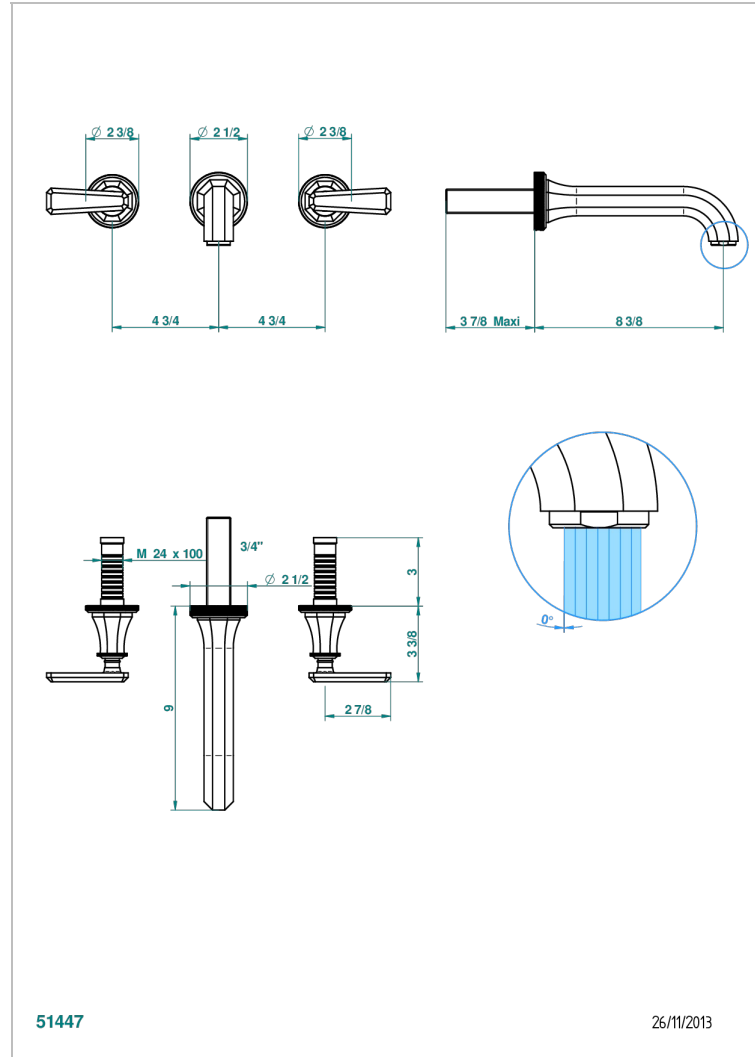

TRADITION WITH LEVER

A58-41SGB

Trim only for wall mounted 3-hole bath mixer

51447

26/11/2013

CHARACTERISTIC

- Tradition with lever
- Trim only for wall mounted 3-hole bath mixer

TECHNICAL SPECS

- Recommandé : 3 bars (max. 5 bars) - Advised : 43,5 psi (max. 72 psi)
- Bec : 35 l/min à 3 bars
- Spout : 9.26 gpm at 43.5 psi

RELATED SKU'S

- Ref. G00-40AC Rough parts for wall mounted 3 hole mixer, cross handle version
- Ref. G00-40AM Rough parts for wall mounted 3 hole mixer, lever handle version