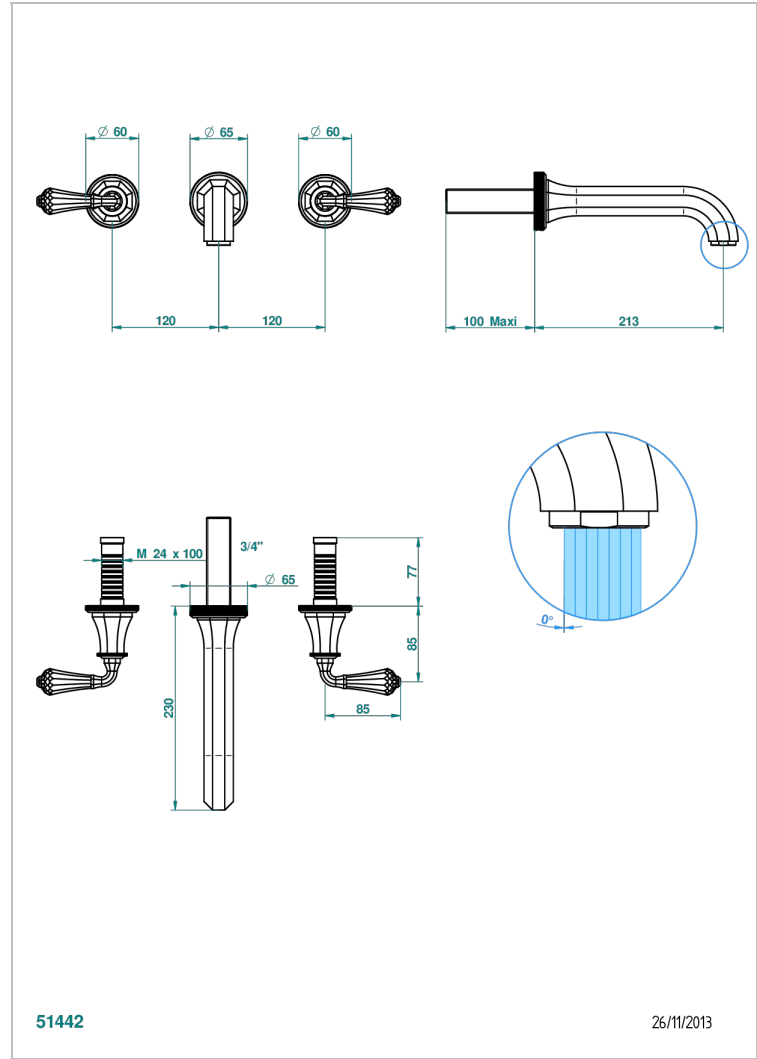

ART DECO CRYSTAL

A56-40SGBUS

Trim for wall mounted 3-hole lavatory set only

THG[®]
PARIS

CHARACTERISTIC

- Art Déco Crystal
- Trim for wall mounted 3-hole lavatory set only

TECHNICAL SPECS

- Recommandé : 3 bars (max. 5 bars) - Advised : 43,5 psi (max. 72 psi)
- 15 l/min à 3 bars (4 gpm at 43.5 psi)

RELATED SKU'S

- Ref. G00-40AM/US Rough parts for wall set (one counter clockwise and one clockwise cartridges)

AVAILABLE FINITIONS

Black ceram - D30

Blush PVD - H62

Brass color PVD - H49

Brown bronze color PVD - F33