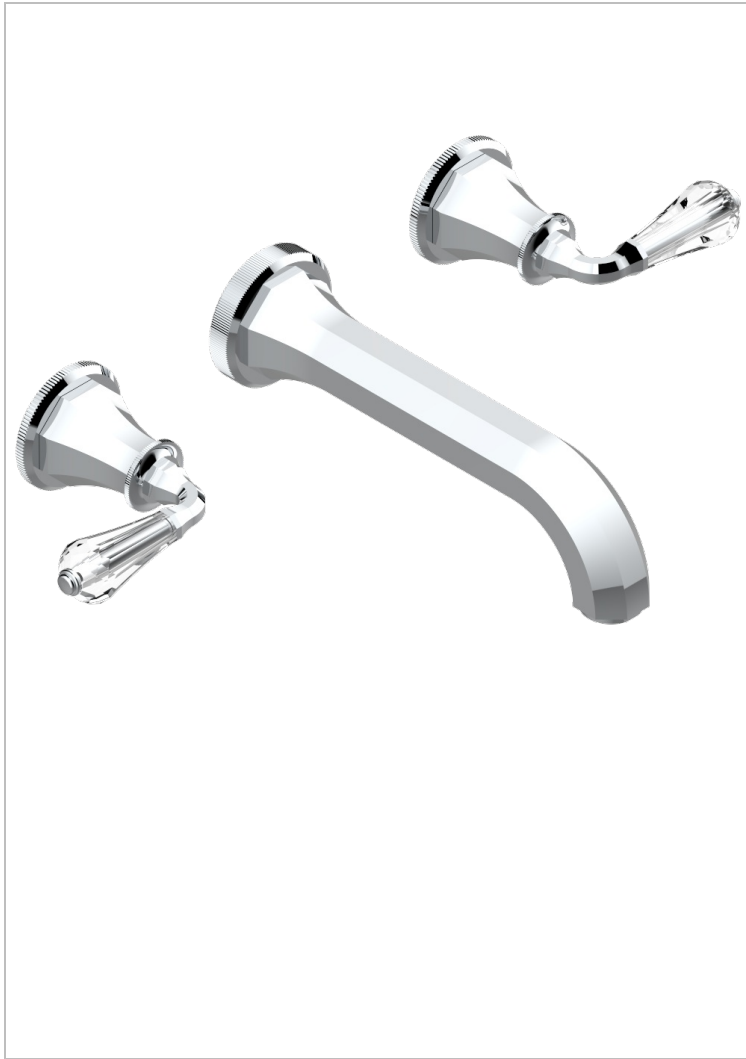

ART DECO CRYSTAL

A56-40SGBUS

Trim for wall mounted 3-hole lavatory set only

THG[®]
PARIS

CHARACTERISTIC

- Art Déco Crystal
- Trim for wall mounted 3-hole lavatory set only

TECHNICAL SPECS

- Recommandé : 3 bars (max. 5 bars) - Advised : 43,5 psi (max. 72 psi)
- 15 l/min à 3 bars (4 gpm at 43.5 psi)

RELATED SKU'S

- Ref. G00-40AM/US Rough parts for wall set (one counter clockwise and one clockwise cartridges)

AVAILABLE FINITIONS

Black ceram - D30

Blush PVD - H62

Brass color PVD - H49

Brown bronze color PVD - F33

Chrome polished - A02

Chrome polished / gold polished - G02

Copper antique matt, coated - H07

Gold color PVD - H52

Gold mat - F07

Gold polished - F01

Graphite PVD - H64

Light coated bronze - D01

Matt nickel color PVD - H56

Natural smoked Brass - A13

Nickel antique / Sovereign - H28

Nickel color PVD - H55

Nickel polished - B01

Soft gold - F30

Soft matt gold - F31

Umber PVD - H66