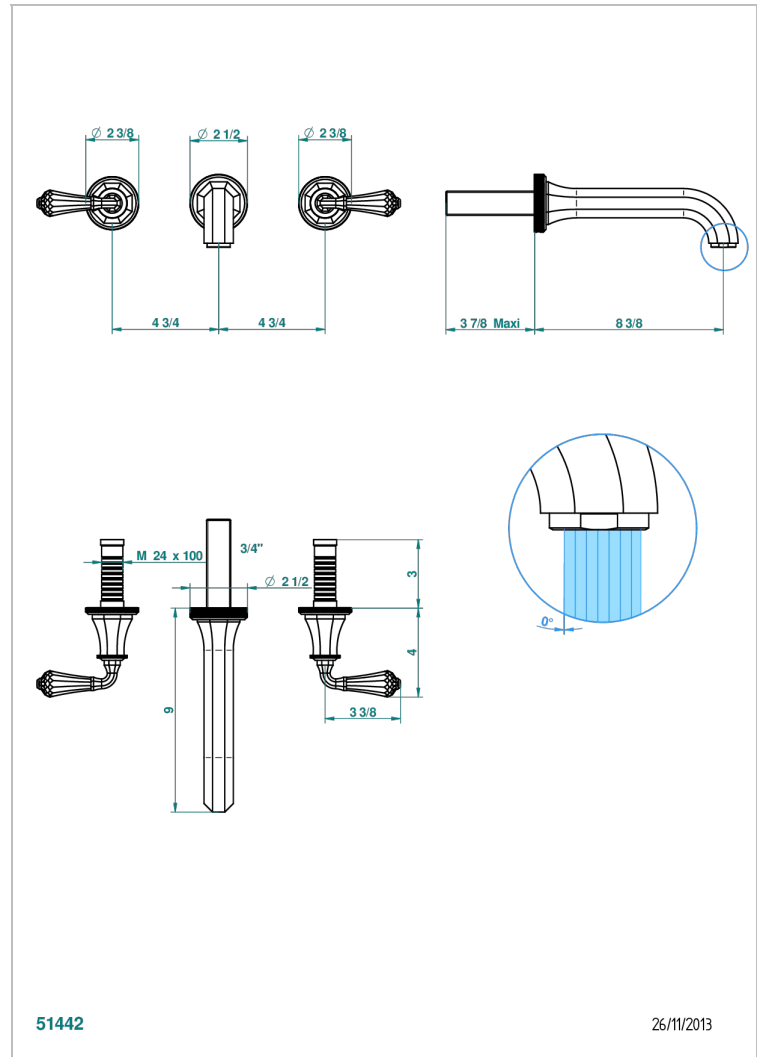

# ART DECO CRYSTAL

A56-40SGBUS

Trim for wall mounted 3-hole lavatory set only

THG<sup>®</sup>  
PARIS

## CHARACTERISTIC

- Art Déco Crystal
- Trim for wall mounted 3-hole lavatory set only

## RELATED SKU'S

- Ref. G00-40AM/US Rough parts for wall set (one counter clockwise and one clockwise cartridges)