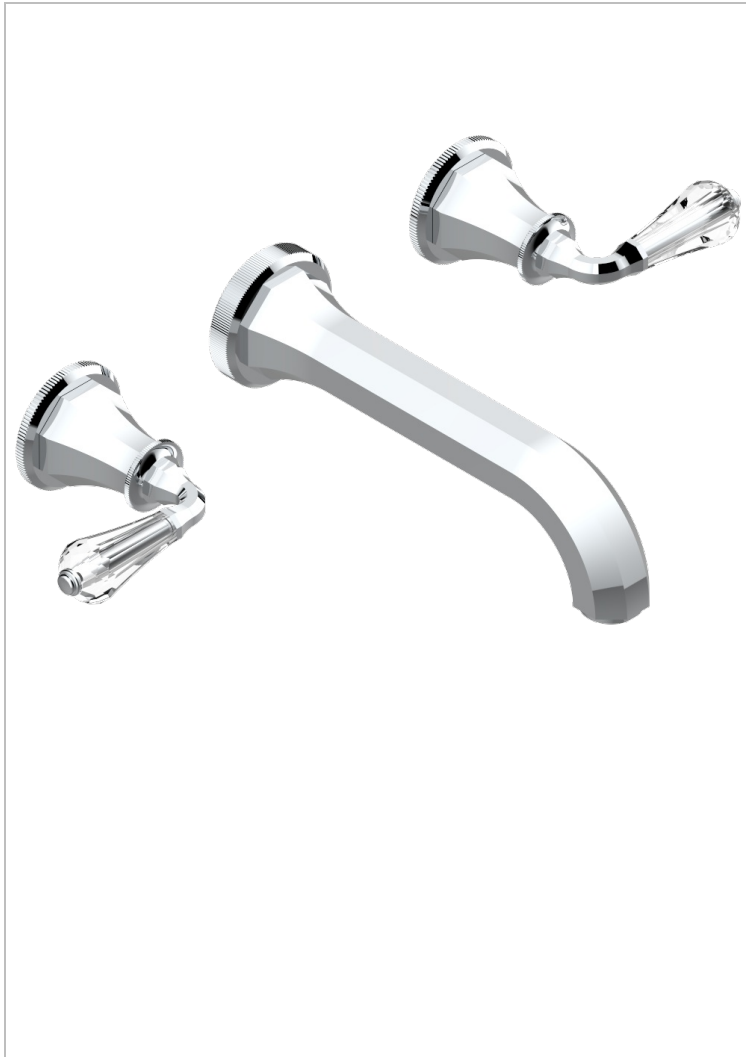

# ART DECO CRYSTAL

A56-40SGB

Trim only for wall mounted 3-hole basin mixer

THG<sup>®</sup>  
PARIS

## CHARACTERISTIC

- Art Déco Crystal
- Trim only for wall mounted 3-hole basin mixer

## RELATED SKU'S

- Ref. G00-40AC Rough parts for wall mounted 3 hole mixer, cross handle version
- Ref. G00-40AM Rough parts for wall mounted 3 hole mixer, lever handle version