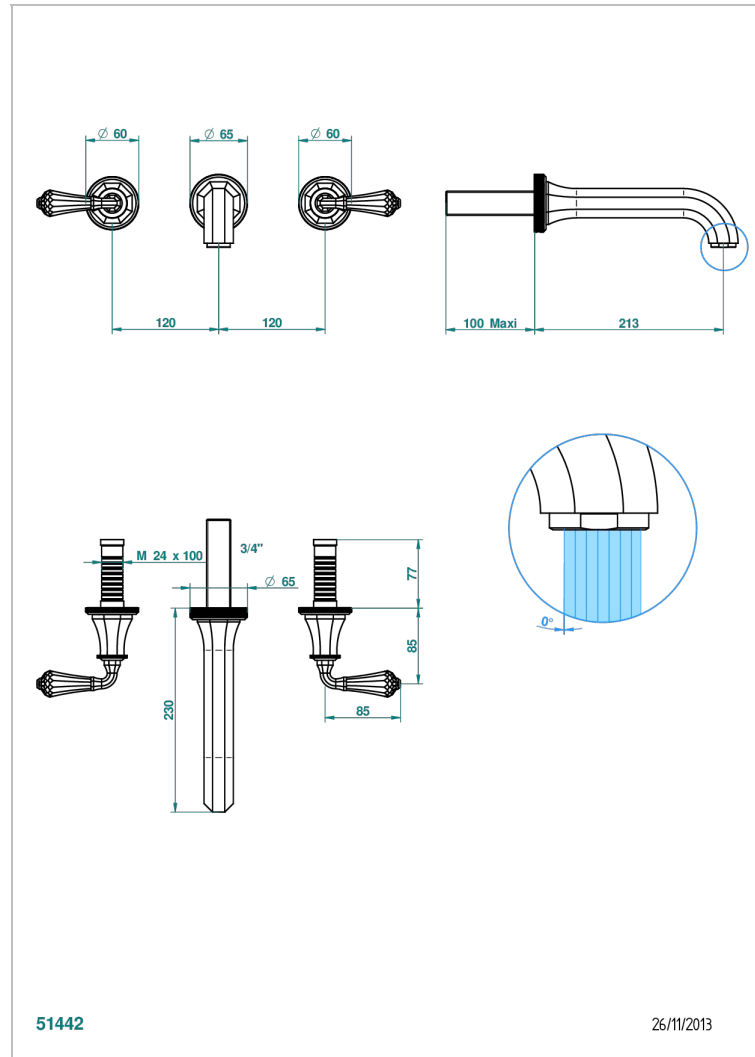

# ART DECO CRYSTAL

A56-40SGB

Trim only for wall mounted 3-hole basin mixer

THG<sup>®</sup>  
PARIS

## CHARACTERISTIC

- Art Déco Crystal
- Trim only for wall mounted 3-hole basin mixer

## RELATED SKU'S

- Ref. G00-40AC Rough parts for wall mounted 3 hole mixer, cross handle version
- Ref. G00-40AM Rough parts for wall mounted 3 hole mixer, lever handle version