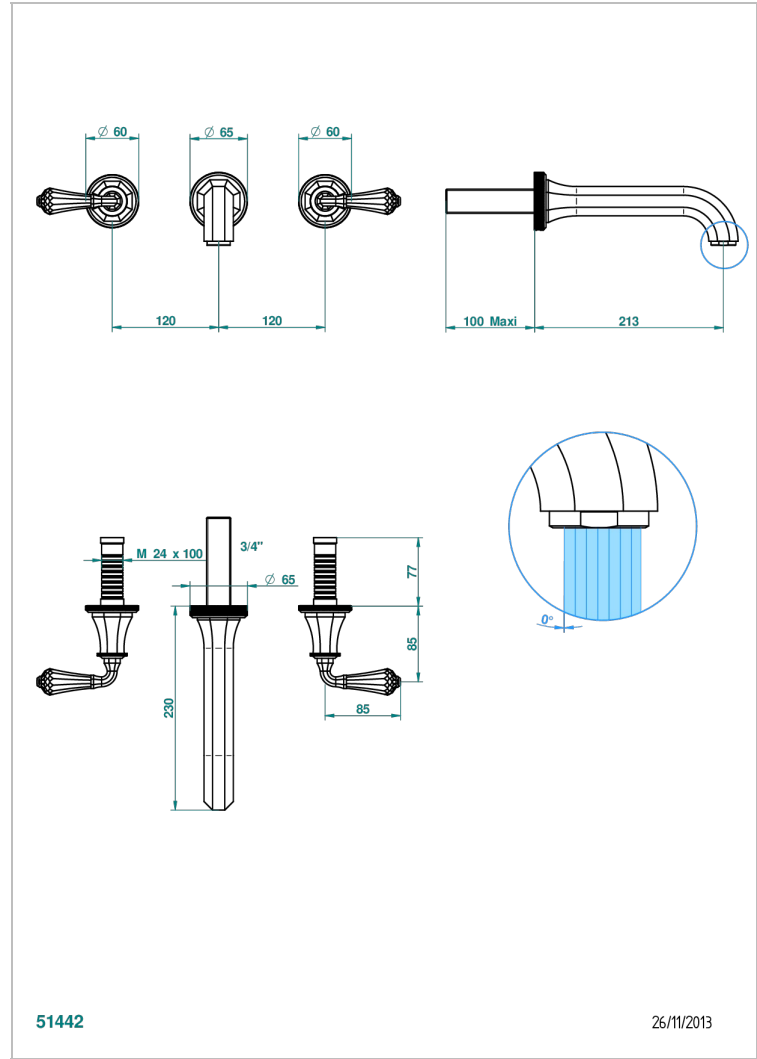

ART DECO CRYSTAL

A56-40SGB

Trim only for wall mounted 3-hole basin mixer

THG[®]
PARIS

CARACTERÍSTICAS

- Art Déco Crystal
- Trim only for wall mounted 3-hole basin mixer

ESPECIFICACIONES TÉCNICAS

- Recommandé : 3 bars (max. 5 bars) - Advised : 43,5 psi (max. 72 psi)
- 15 l/min à 3 bars (4 gpm at 43.5 psi)

PRODUCTOS RELACIONADOS

- Ref. G00-40AC Rough parts for wall mounted 3 hole mixer, cross handle version
- Ref. G00-40AM Rough parts for wall mounted 3 hole mixer, lever handle version

ACABADOS DISPONIBLES