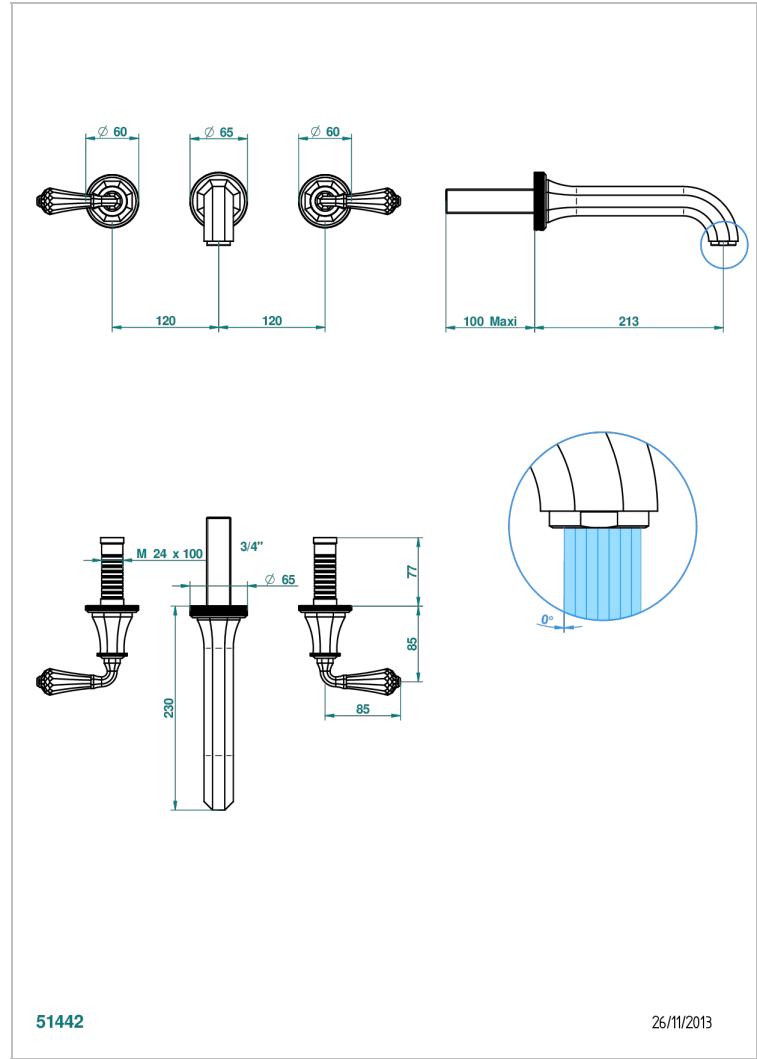

ART DECO CRYSTAL

A56-40SGB

Trim only for wall mounted 3-hole basin mixer

THG[®]
PARIS

CHARACTERISTIC

- Art Déco Crystal
- Trim only for wall mounted 3-hole basin mixer

TECHNICAL SPECS

- Recommandé : 3 bars (max. 5 bars) - Advised : 43,5 psi (max. 72 psi)
- 15 l/min à 3 bars (4 gpm at 43.5 psi)

RELATED SKU'S

- Ref. G00-40AC Rough parts for wall mounted 3 hole mixer, cross handle version
- Ref. G00-40AM Rough parts for wall mounted 3 hole mixer, lever handle version

AVAILABLE FINITIONS

Antique nickel - H28
Black ceram - D30
Blush PVD - H62
Brass color PVD - H49
Brown bronze color PVD - F33
Gold color PVD - H52