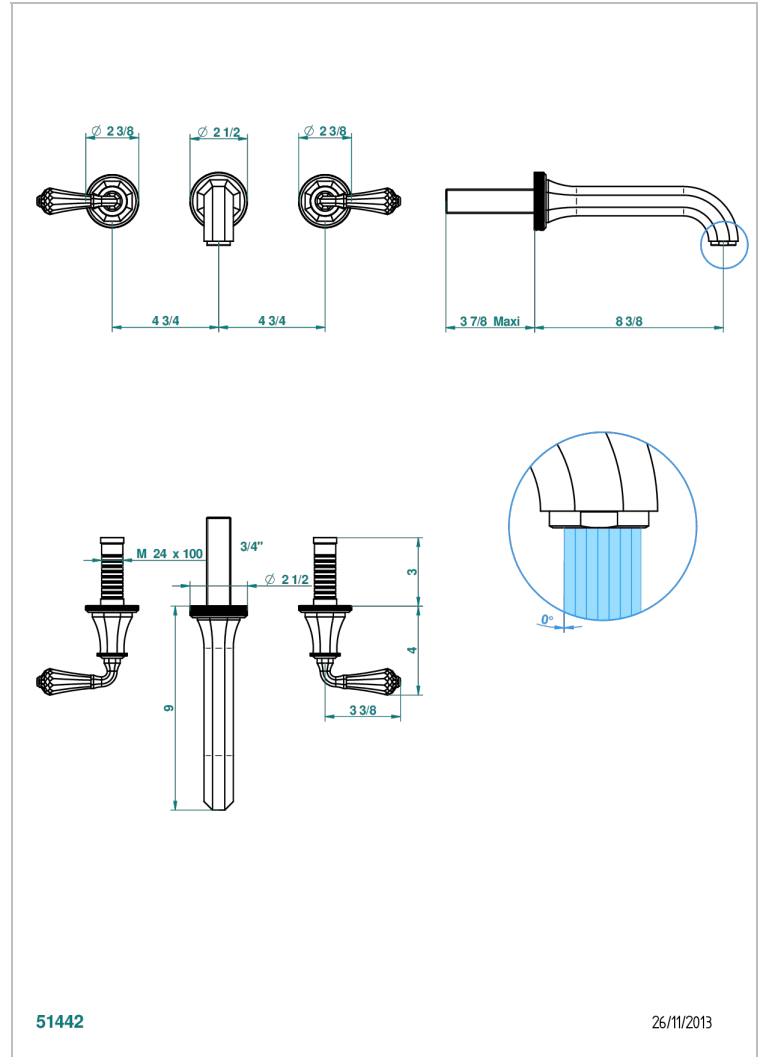

# ART DECO CRYSTAL

A56-40SGB

Trim only for wall mounted 3-hole basin mixer

THG<sup>®</sup>  
PARIS

## CARACTERÍSTICAS

- Art Déco Crystal
- Trim only for wall mounted 3-hole basin mixer

## PRODUCTOS RELACIONADOS

- Ref. G00-40AC Rough parts for wall mounted 3 hole mixer, cross handle version
- Ref. G00-40AM Rough parts for wall mounted 3 hole mixer, lever handle version