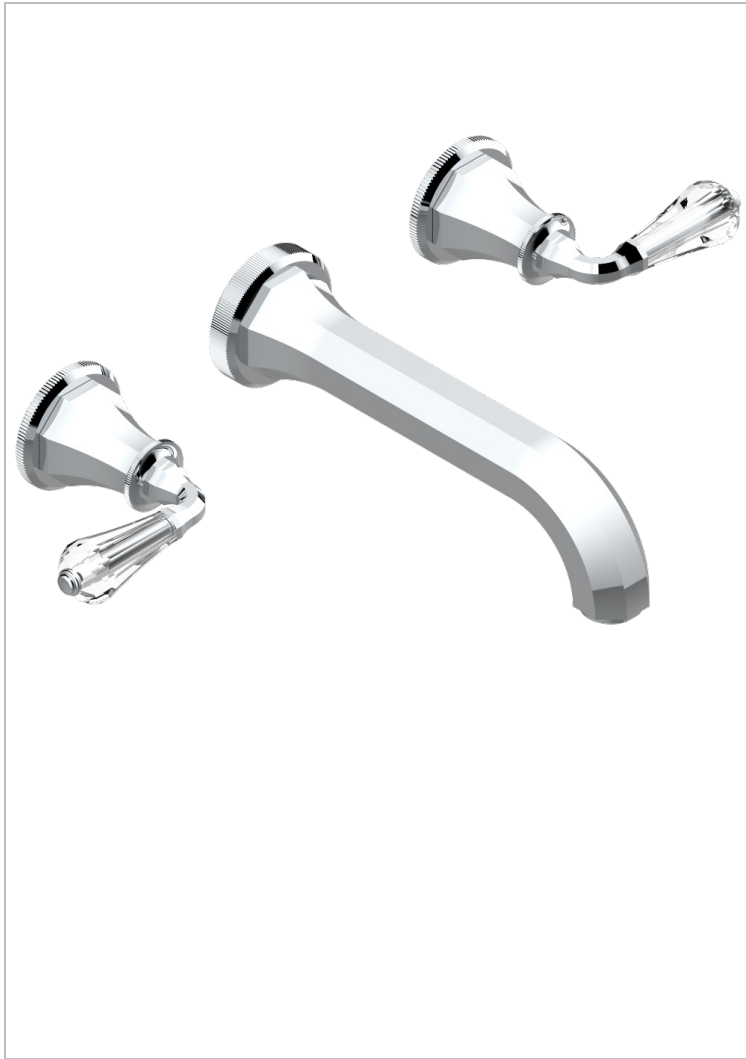

# ART DECO CRYSTAL

A56-40SGB

Trim only for wall mounted 3-hole basin mixer

THG<sup>®</sup>  
PARIS

## CHARACTERISTIC

- Art Déco Crystal
- Trim only for wall mounted 3-hole basin mixer

## RELATED SKU'S

- Ref. G00-40AC Rough parts for wall mounted 3 hole mixer, cross handle version
- Ref. G00-40AM Rough parts for wall mounted 3 hole mixer, lever handle version