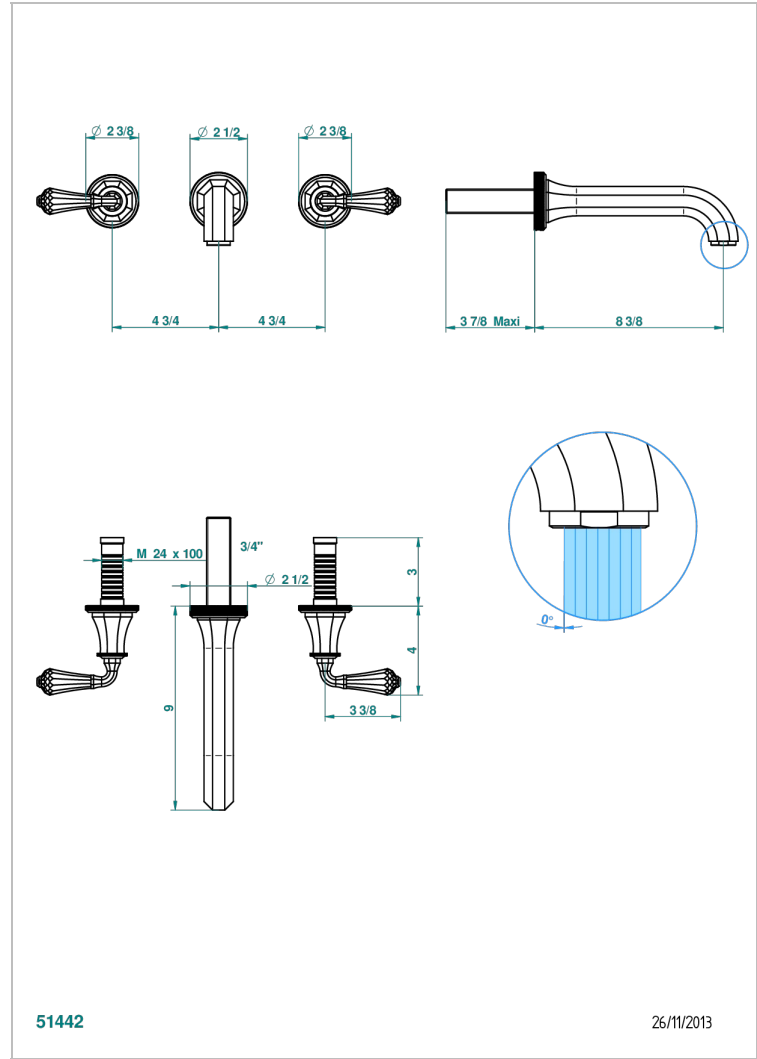

# ART DECO CRYSTAL

A56-40SGB

Trim only for wall mounted 3-hole basin mixer

THG<sup>®</sup>  
PARIS

## CHARACTERISTIC

- Art Déco Crystal
- Trim only for wall mounted 3-hole basin mixer

## RELATED SKU'S

- Ref. G00-40AC Rough parts for wall mounted 3 hole mixer, cross handle version
- Ref. G00-40AM Rough parts for wall mounted 3 hole mixer, lever handle version