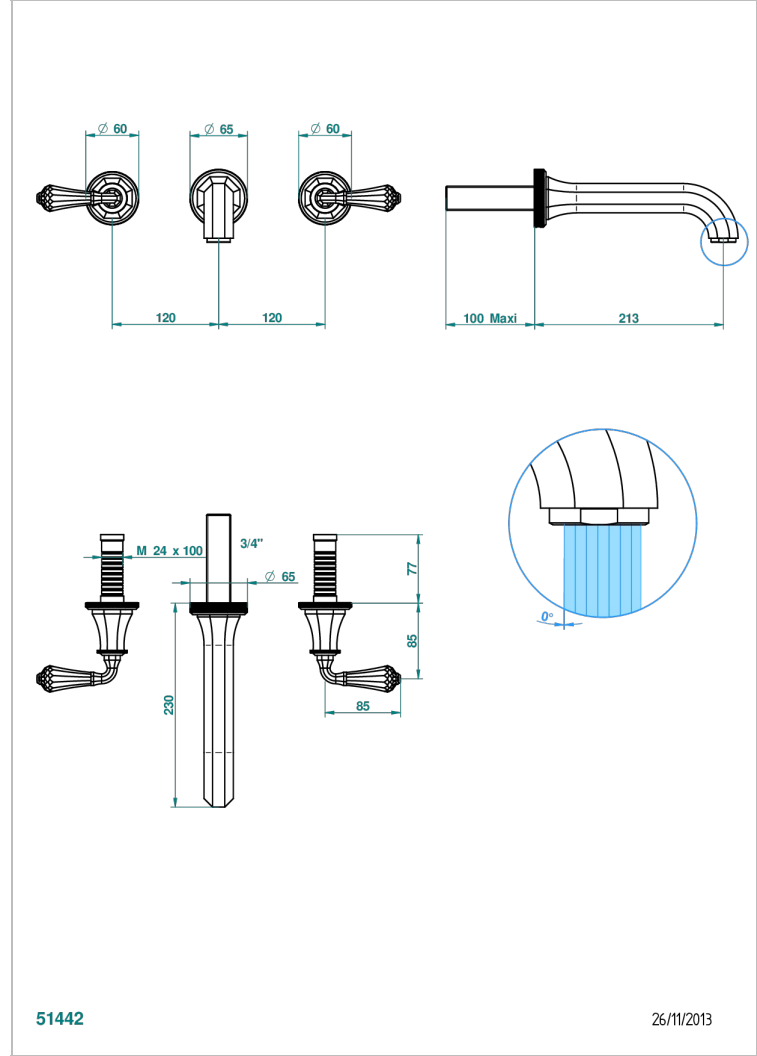

ART DECO CRYSTAL

A56-40SGB

Trim only for wall mounted 3-hole basin mixer

THG[®]
PARIS

CHARACTERISTIC

- Art Déco Crystal
- Trim only for wall mounted 3-hole basin mixer

TECHNICAL SPECS

- Recommandé : 3 bars (max. 5 bars) - Advised : 43,5 psi (max. 72 psi)
- 15 l/min à 3 bars (4 gpm at 43.5 psi)

RELATED SKU'S

- Ref. G00-40AC Rough parts for wall mounted 3 hole mixer, cross handle version
- Ref. G00-40AM Rough parts for wall mounted 3 hole mixer, lever handle version

AVAILABLE FINITIONS

Antique nickel - H28
Black ceram - D30
Blush PVD - H62
Brass color PVD - H49
Brown bronze color PVD - F33
Gold color PVD - H52