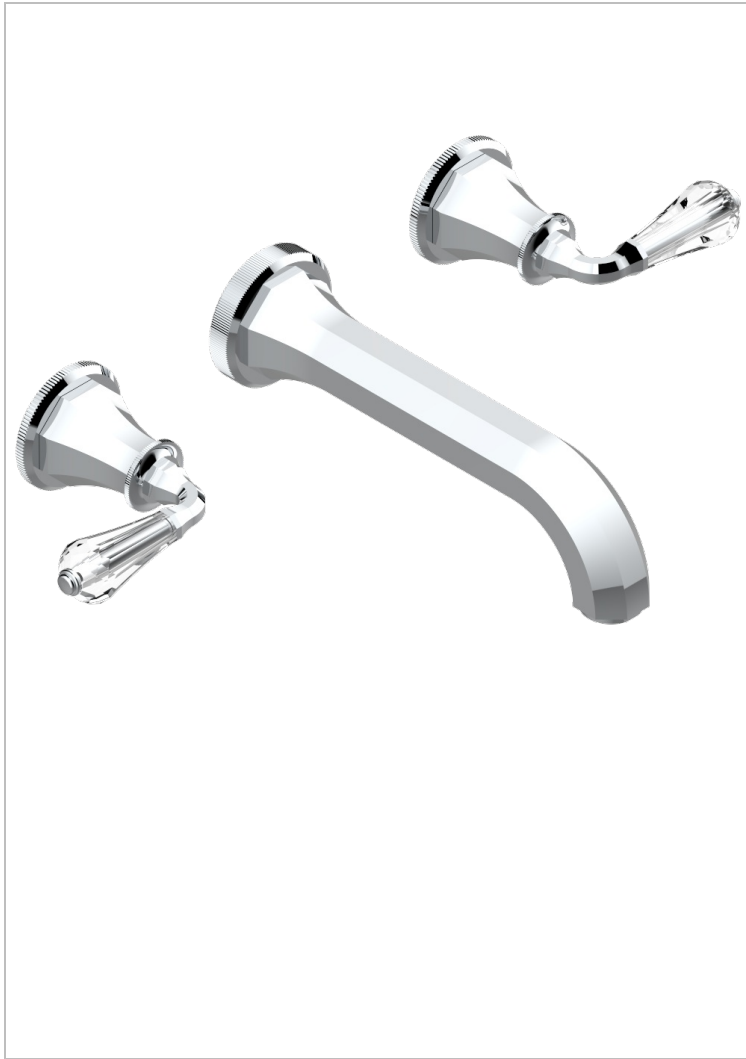

# ART DECO CRYSTAL

A56-40SGB

Trim only for wall mounted 3-hole basin mixer

THG<sup>®</sup>  
PARIS

## CARACTERÍSTICAS

- Art Déco Crystal
- Trim only for wall mounted 3-hole basin mixer

## PRODUCTOS RELACIONADOS

- Ref. G00-40AC Rough parts for wall mounted 3 hole mixer, cross handle version
- Ref. G00-40AM Rough parts for wall mounted 3 hole mixer, lever handle version