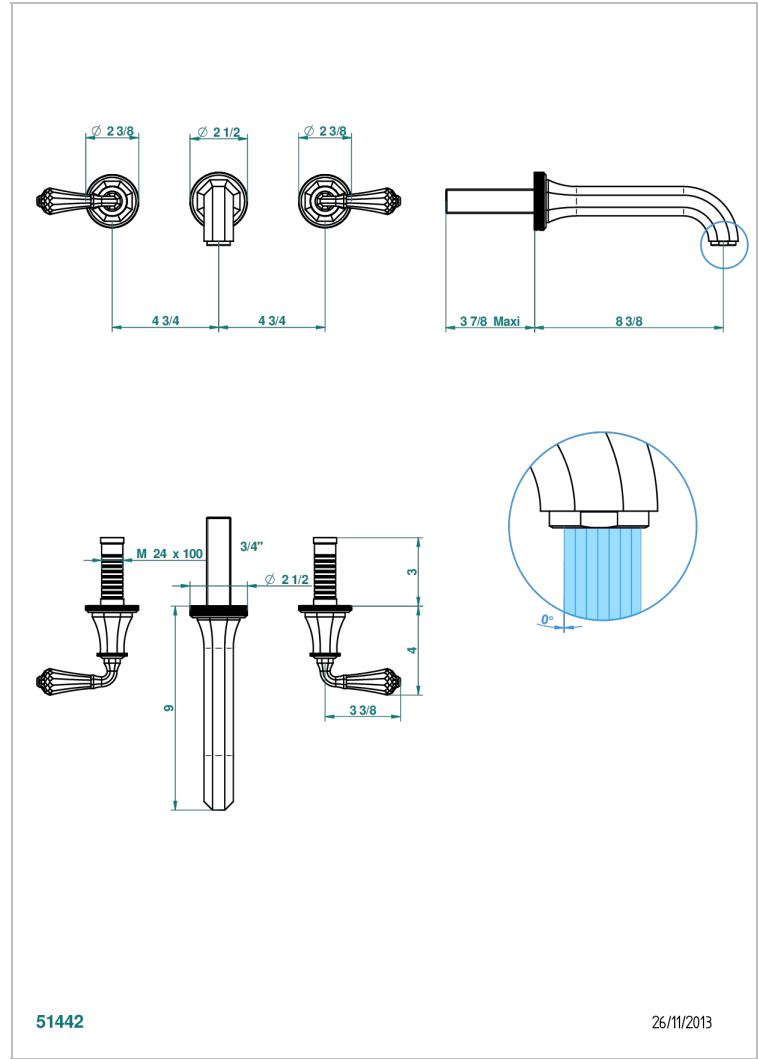

# ART DECO CRYSTAL

A56-40SGB

Trim only for wall mounted 3-hole basin mixer

THG<sup>®</sup>  
PARIS

## CARACTERÍSTICAS

- Art Déco Crystal
- Trim only for wall mounted 3-hole basin mixer

## PRODUCTOS RELACIONADOS

- Ref. G00-40AC Rough parts for wall mounted 3 hole mixer, cross handle version
- Ref. G00-40AM Rough parts for wall mounted 3 hole mixer, lever handle version