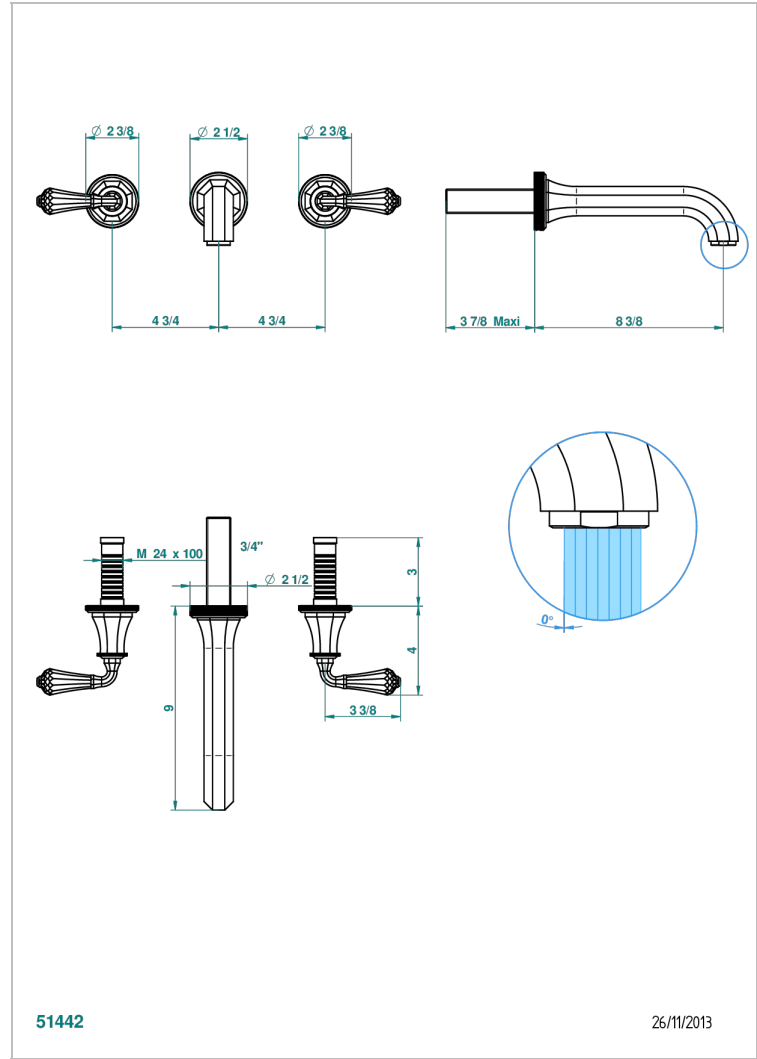

ART DECO CRYSTAL

A56-40SGB

Trim only for wall mounted 3-hole basin mixer

THG[®]
PARIS

CHARACTERISTIC

- Art Déco Crystal
- Trim only for wall mounted 3-hole basin mixer

TECHNICAL SPECS

- Recommandé : 3 bars (max. 5 bars) - Advised : 43,5 psi (max. 72 psi)
- 15 l/min à 3 bars (4 gpm at 43.5 psi)

RELATED SKU'S

- Ref. G00-40AC Rough parts for wall mounted 3 hole mixer, cross handle version
- Ref. G00-40AM Rough parts for wall mounted 3 hole mixer, lever handle version

AVAILABLE FINITIONS

Antique nickel - H28
Black ceram - D30
Blush PVD - H62
Brass color PVD - H49
Brown bronze color PVD - F33
Gold color PVD - H52