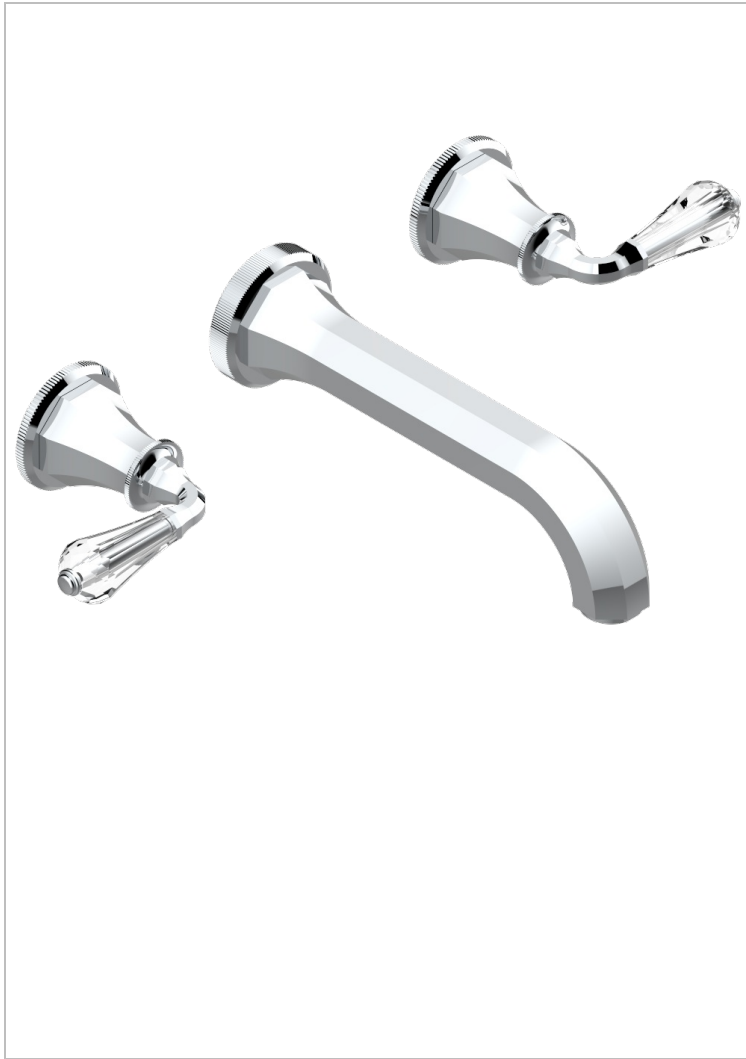

ART DECO CRYSTAL

A56-40SGB

Trim only for wall mounted 3-hole basin mixer

THG[®]
PARIS

CHARACTERISTIC

- Art Déco Crystal
- Trim only for wall mounted 3-hole basin mixer

TECHNICAL SPECS

- Recommandé : 3 bars (max. 5 bars) - Advised : 43,5 psi (max. 72 psi)
- 15 l/min à 3 bars (4 gpm at 43.5 psi)

RELATED SKU'S

- Ref. G00-40AC Rough parts for wall mounted 3 hole mixer, cross handle version
- Ref. G00-40AM Rough parts for wall mounted 3 hole mixer, lever handle version

AVAILABLE FINITIONS

Antique nickel - H28
Black ceram - D30
Blush PVD - H62
Brass color PVD - H49
Brown bronze color PVD - F33
Gold color PVD - H52

Natural smoked Brass - A13
Nickel color PVD - H55
Polished chrome (color finish) - A02
Polished chrome / Polished gold (color finish) - G02
Polished gold (color finish) - F01
Polished nickel - B01

Soft gold - F30
Soft matt gold - F31
Umber PVD - H66
Varnished matt antique red copper (color finish) - H07