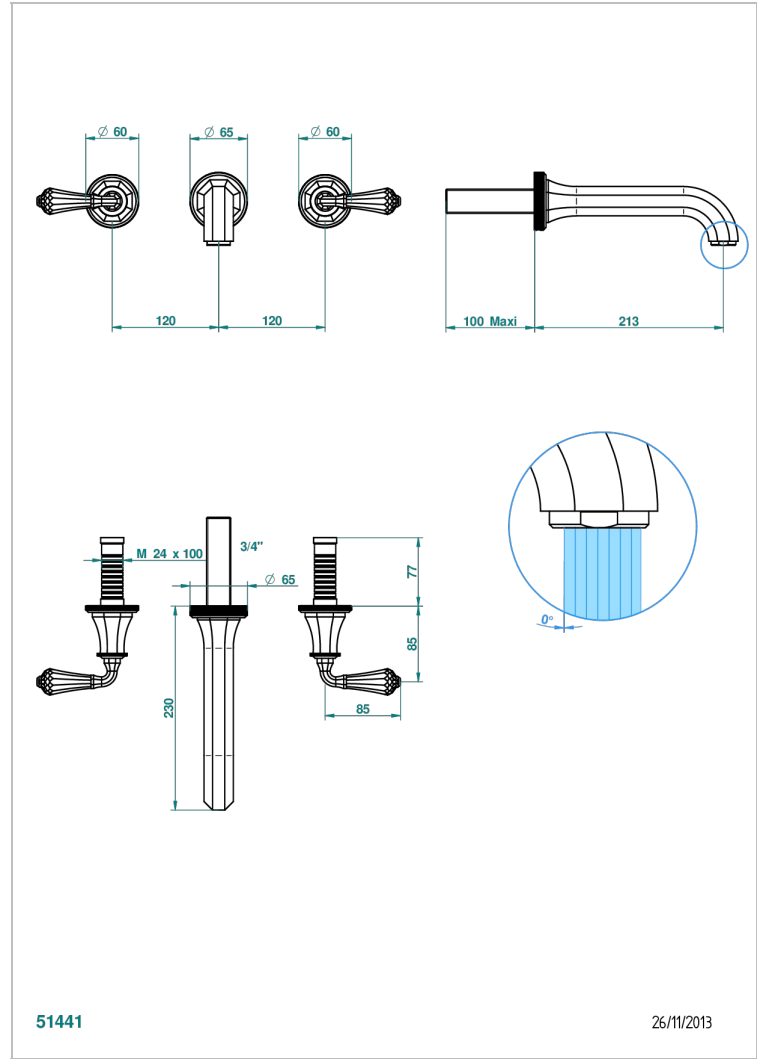

ART DECO CRYSTAL

A56-41SGB

Trim for wall mounted 3-hole bath set only

51441

26/11/2013

CHARACTERISTIC

- Art Déco Crystal
- Trim for wall mounted 3-hole bath set only

TECHNICAL SPECS

- Recommandé : 3 bars (max. 5 bars) - Advised : 43,5 psi (max. 72 psi)
- Bec : 35 l/min à 3 bars
- Spout : 9.26 gpm at 43.5 psi

RELATED SKU'S

- Ref. G00-40AM/US Rough parts for wall set (one counter clockwise and one clockwise cartridges)