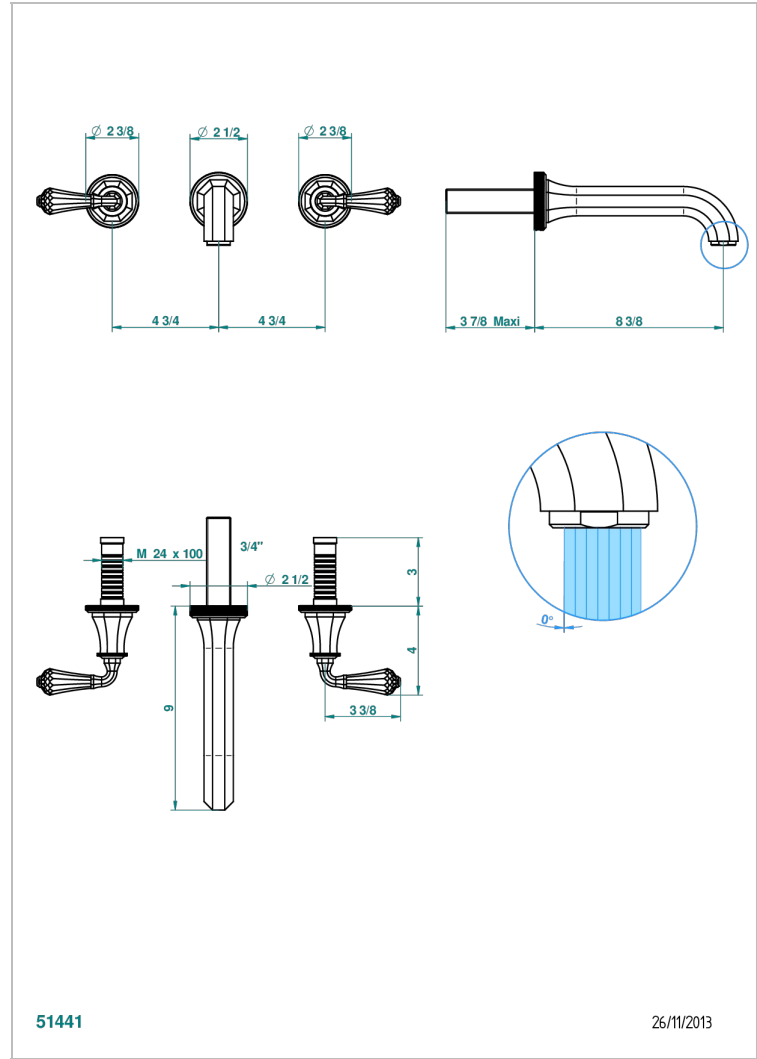

ART DECO CRYSTAL

A56-41SGB

Trim for wall mounted 3-hole bath set only

THG[®]
PARIS

51441

26/11/2013

CHARACTERISTIC

- Art Déco Crystal
- Trim for wall mounted 3-hole bath set only

TECHNICAL SPECS

- Recommandé : 3 bars (max. 5 bars) - Advised : 43,5 psi (max. 72 psi)
- Bec : 35 l/min à 3 bars
- Spout : 9.26 gpm at 43.5 psi

RELATED SKU'S

- Ref. G00-40AM/US Rough parts for wall set (one counter clockwise and one clockwise cartridges)