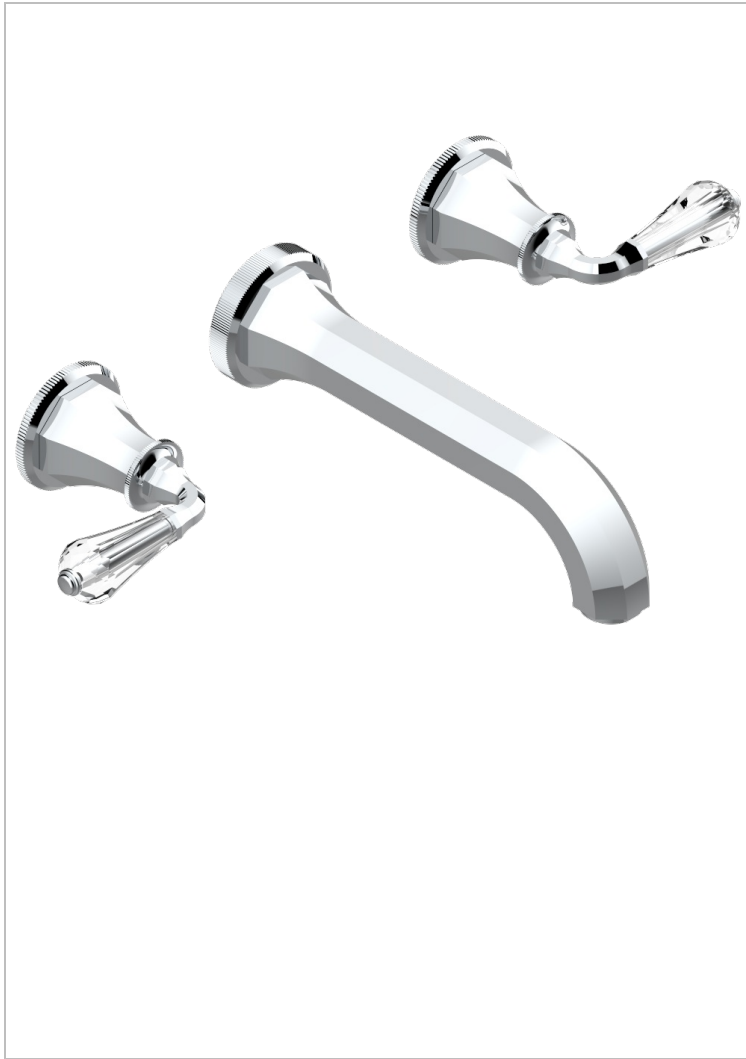

ART DECO CRYSTAL

A56-41SGB

Trim for wall mounted 3-hole bath set only

THG[®]
PARIS

51441

26/11/2013

CHARACTERISTIC

- Art Déco Crystal
- Trim for wall mounted 3-hole bath set only

TECHNICAL SPECS

- Recommandé : 3 bars (max. 5 bars) - Advised : 43,5 psi (max. 72 psi)
- Bec : 35 l/min à 3 bars
- Spout : 9.26 gpm at 43.5 psi

RELATED SKU'S

- Ref. G00-40AM/US Rough parts for wall set (one counter clockwise and one clockwise cartridges)

AVAILABLE FINITIONS

Black ceram - D30
Blush PVD - H62
Brass color PVD - H49
Brown bronze color PVD - F33
Chrome polished - A02
Chrome polished / gold polished - G02

Copper antique matt, coated - H07
Gold color PVD - H52
Gold mat - F07
Gold polished - F01
Graphite PVD - H64
Light coated bronze - D01

Nickel polished - B01
Soft gold - F30
Soft matt gold - F31
Umber PVD - H66