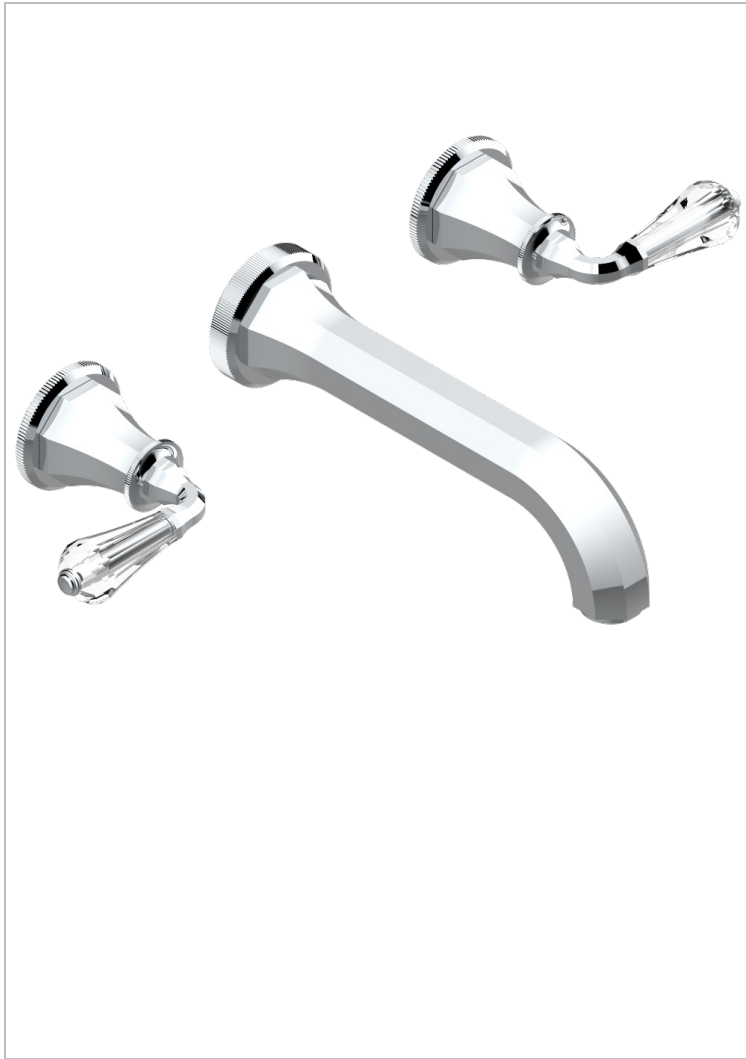

# ART DECO CRYSTAL

A56-41SGB

Trim only for wall mounted 3-hole bath mixer

THG<sup>®</sup>  
PARIS

## CHARACTERISTIC

- Art Déco Crystal
- Trim only for wall mounted 3-hole bath mixer

## RELATED SKU'S

- Ref. G00-40AC Rough parts for wall mounted 3 hole mixer, cross handle version
- Ref. G00-40AM Rough parts for wall mounted 3 hole mixer, lever handle version