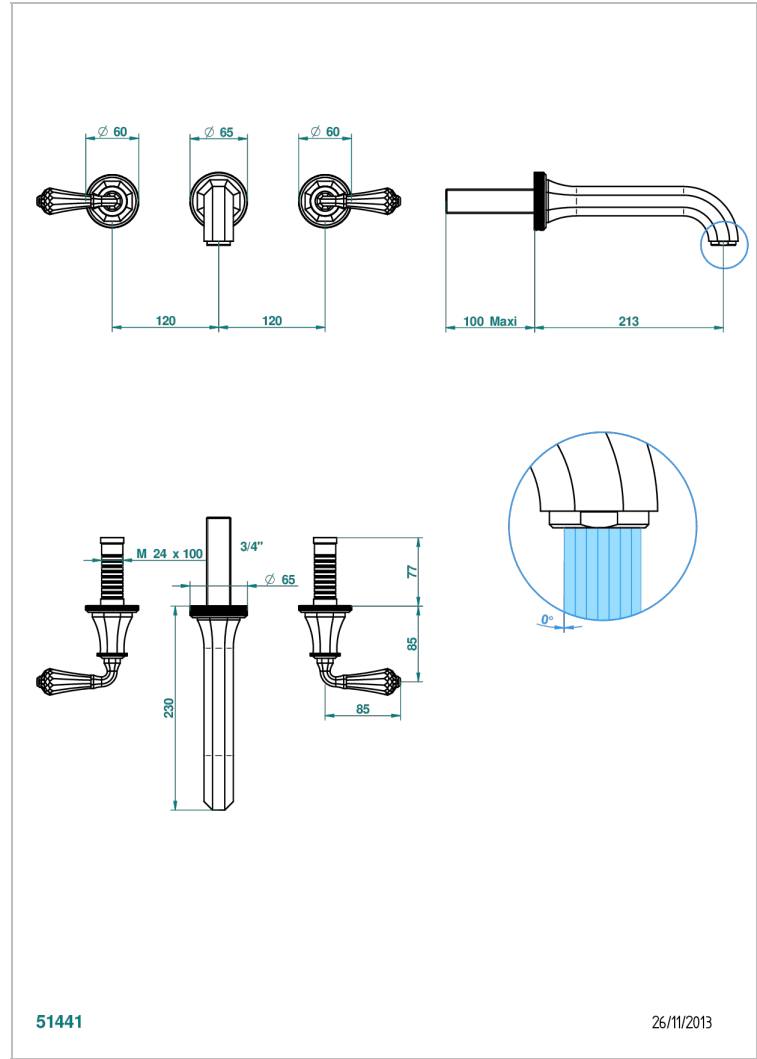

# ART DECO CRYSTAL

A56-41SGB

Trim only for wall mounted 3-hole bath mixer

THG<sup>®</sup>  
PARIS

## CHARACTERISTIC

- Art Déco Crystal
- Trim only for wall mounted 3-hole bath mixer

## TECHNICAL SPECS

- Recommandé : 3 bars (max. 5 bars) - Advised : 43,5 psi (max. 72 psi)
- Bec : 35 l/min à 3 bars
- Spout : 9.26 gpm at 43.5 psi

## RELATED SKU'S

- Ref. G00-40AC Rough parts for wall mounted 3 hole mixer, cross handle version
- Ref. G00-40AM Rough parts for wall mounted 3 hole mixer, lever handle version