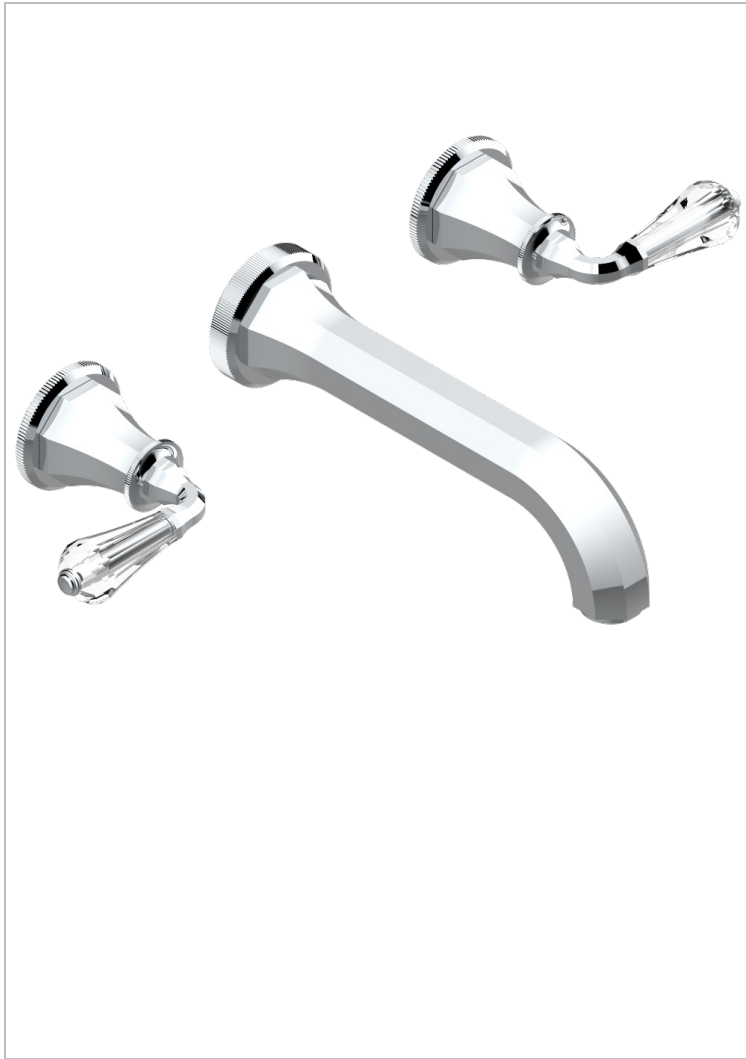

ART DECO CRYSTAL

A56-41SGB

Trim only for wall mounted 3-hole bath mixer

CHARACTERISTIC

- Art Déco Crystal
- Trim only for wall mounted 3-hole bath mixer

TECHNICAL SPECS

- Recommandé : 3 bars (max. 5 bars) - Advised : 43,5 psi (max. 72 psi)
- Bec : 35 l/min à 3 bars
- Spout : 9.26 gpm at 43.5 psi

RELATED SKU'S

- Ref. G00-40AC Rough parts for wall mounted 3 hole mixer, cross handle version
- Ref. G00-40AM Rough parts for wall mounted 3 hole mixer, lever handle version

AVAILABLE FINITIONS

Antique nickel - H28
Black ceram - D30
Blush PVD - H62
Brass color PVD - H49
Brown bronze color PVD - F33
Gold color PVD - H52

Natural smoked Brass - A13
Nickel color PVD - H55
Polished chrome (color finish) - A02
Polished chrome / Polished gold (color finish) - G02
Polished gold (color finish) - F01
Polished nickel - B01

Soft gold - F30
Soft matt gold - F31
Umber PVD - H66
Varnished matt antique red copper (color finish) - H07