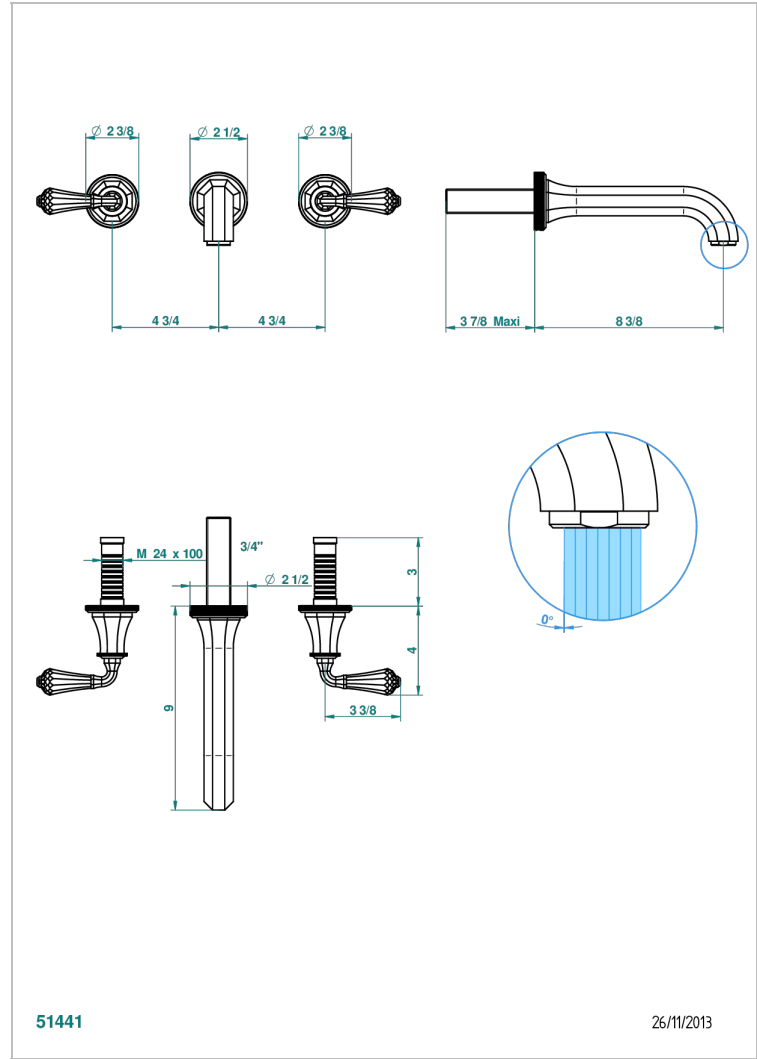

ART DECO CRYSTAL

A56-41SGB

Trim only for wall mounted 3-hole bath mixer

CHARACTERISTIC

- Art Déco Crystal
- Trim only for wall mounted 3-hole bath mixer

TECHNICAL SPECS

- Recommandé : 3 bars (max. 5 bars) - Advised : 43,5 psi (max. 72 psi)
- Bec : 35 l/min à 3 bars
- Spout : 9.26 gpm at 43.5 psi

RELATED SKU'S

- Ref. G00-40AC Rough parts for wall mounted 3 hole mixer, cross handle version
- Ref. G00-40AM Rough parts for wall mounted 3 hole mixer, lever handle version

AVAILABLE FINITIONS

Antique nickel - H28
Black ceram - D30
Blush PVD - H62
Brass color PVD - H49
Brown bronze color PVD - F33
Gold color PVD - H52