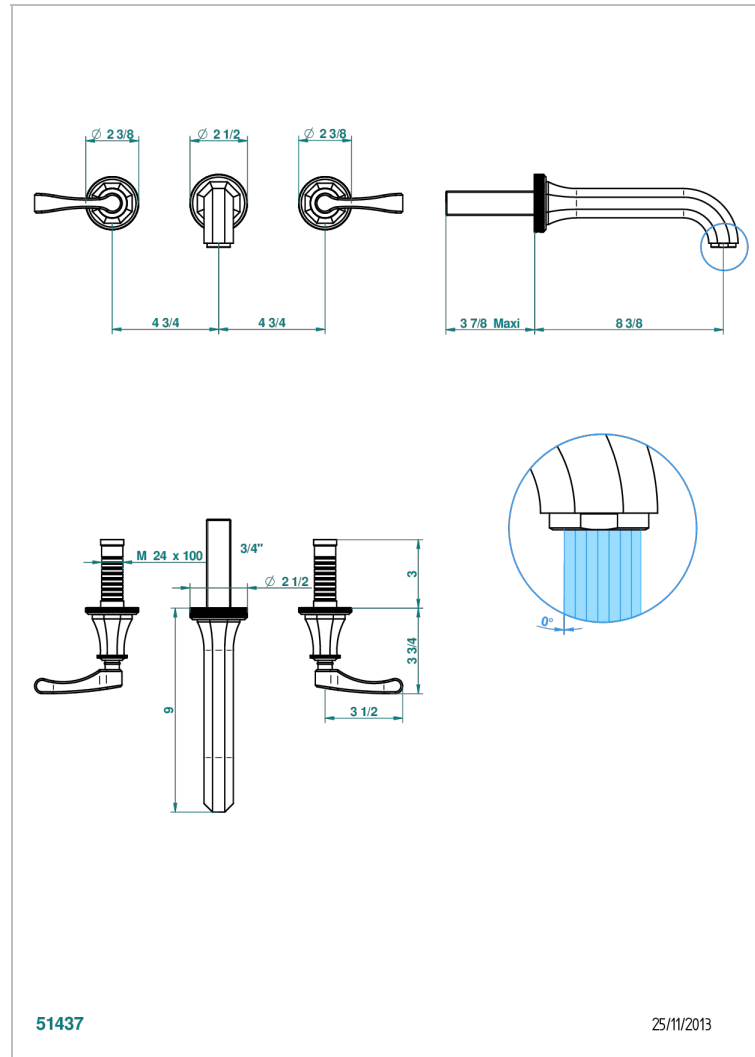

ART DECO WITH LEVER HANDLES

A55-40SGBUS

Trim for wall mounted 3-hole lavatory set only

51437

25/11/2013

CHARACTERISTIC

- Art Déco with lever handles
- Trim for wall mounted 3-hole lavatory set only

TECHNICAL SPECS

- Recommandé : 3 bars (max. 5 bars) - Advised : 43,5 psi (max. 72 psi)
- 15 l/min à 3 bars (4 gpm at 43.5 psi)

RELATED SKU'S

- Ref. G00-40AM/US Rough parts for wall set (one counter clockwise and one clockwise cartridges)