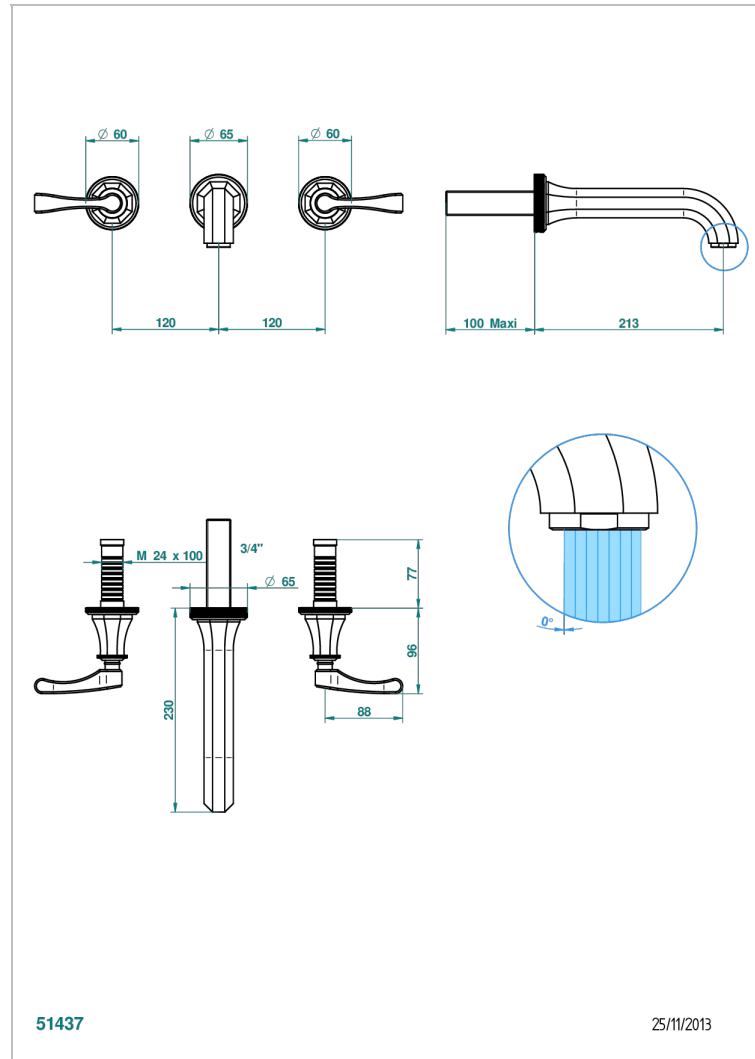

ART DECO WITH LEVER

A55-40SGB

Trim only for wall mounted 3-hole basin mixer

THG[®]
PARIS

CHARACTERISTIC

- Art Déco with lever
- Trim only for wall mounted 3-hole basin mixer

TECHNICAL SPECS

- Recommandé : 3 bars (max. 5 bars) - Advised : 43,5 psi (max. 72 psi)
- 15 l/min à 3 bars (4 gpm at 43.5 psi)

RELATED SKU'S

- Ref. G00-40AC Rough parts for wall mounted 3 hole mixer, cross handle version
- Ref. G00-40AM Rough parts for wall mounted 3 hole mixer, lever handle version

AVAILABLE FINITIONS

Antique nickel - H28
Black ceram - D30
Blush PVD - H62
Brass color PVD - H49
Brown bronze color PVD - F33
Gold color PVD - H52