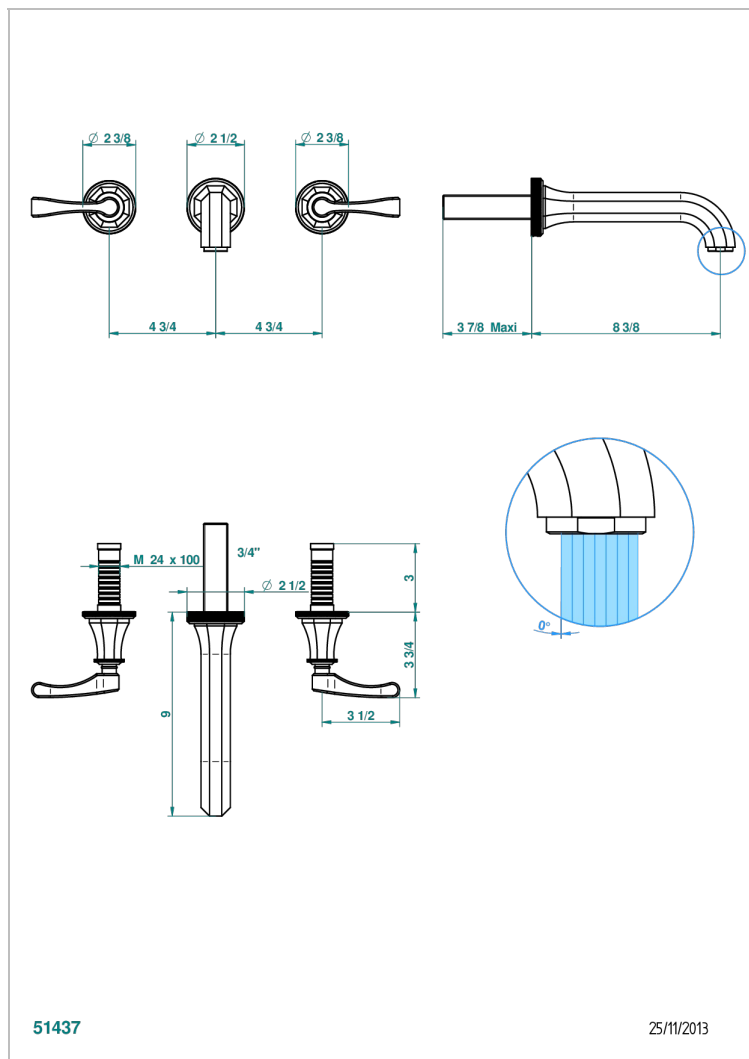

# ART DECO WITH LEVER

A55-40SGB

Trim only for wall mounted 3-hole basin mixer

## CHARACTERISTIC

- Art Déco with lever
- Trim only for wall mounted 3-hole basin mixer

## RELATED SKU'S

- Ref. G00-40AC Rough parts for wall mounted 3 hole mixer, cross handle version
- Ref. G00-40AM Rough parts for wall mounted 3 hole mixer, lever handle version