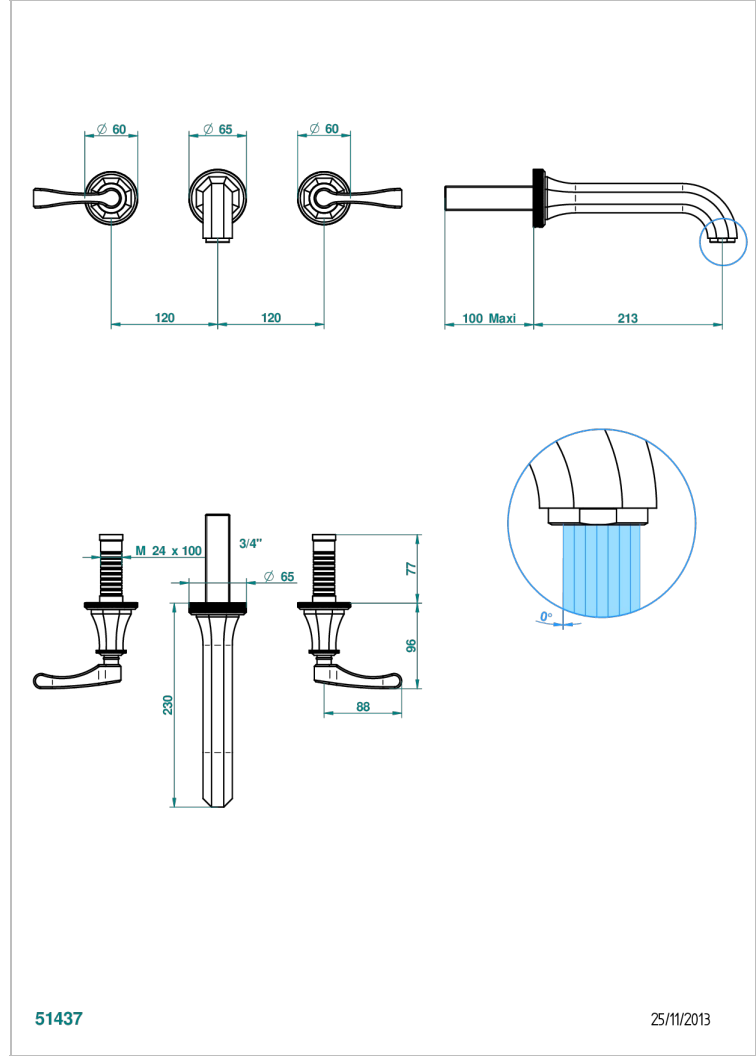

ART DECO WITH LEVER

A55-40SGB

Trim only for wall mounted 3-hole basin mixer

51437

25/11/2013

CHARACTERISTIC

- Art Déco with lever
- Trim only for wall mounted 3-hole basin mixer

TECHNICAL SPECS

- Recommandé : 3 bars (max. 5 bars) - Advised : 43,5 psi (max. 72 psi)
- 15 l/min à 3 bars (4 gpm at 43.5 psi)

RELATED SKU'S

- Ref. G00-40AC Rough parts for wall mounted 3 hole mixer, cross handle version
- Ref. G00-40AM Rough parts for wall mounted 3 hole mixer, lever handle version