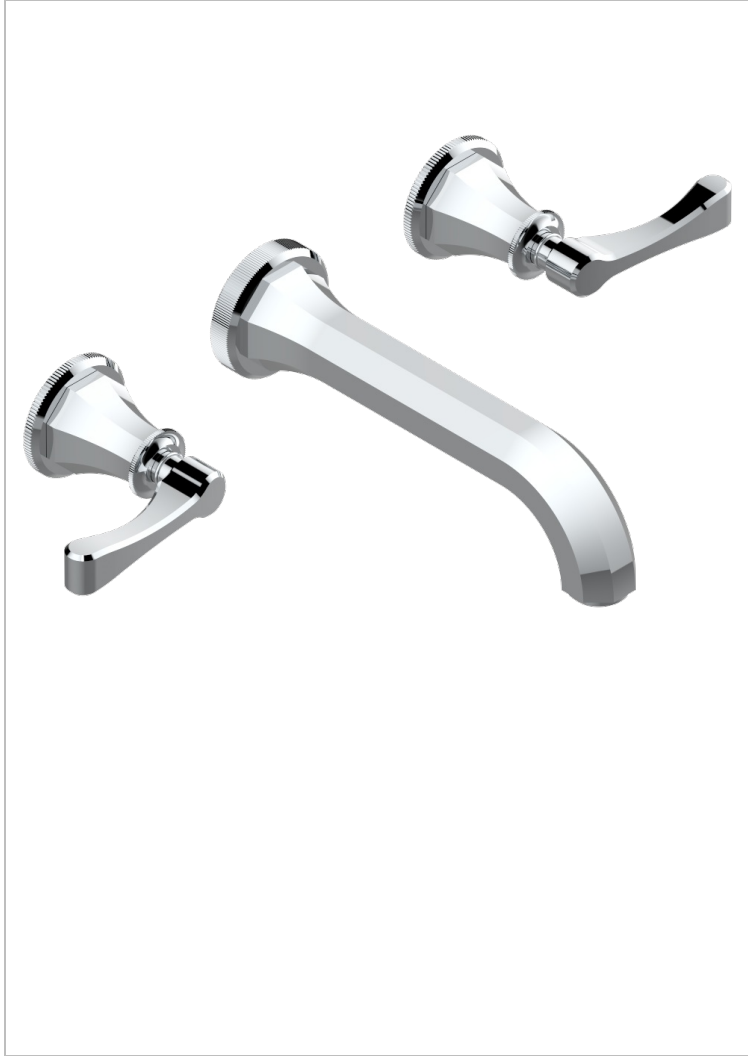

ART DECO WITH LEVER

A55-40SGB

Trim only for wall mounted 3-hole basin mixer

51437

25/11/2013

CHARACTERISTIC

- Art Déco with lever
- Trim only for wall mounted 3-hole basin mixer

TECHNICAL SPECS

- Recommandé : 3 bars (max. 5 bars) - Advised : 43,5 psi (max. 72 psi)
- 15 l/min à 3 bars (4 gpm at 43.5 psi)

RELATED SKU'S

- Ref. G00-40AC Rough parts for wall mounted 3 hole mixer, cross handle version
- Ref. G00-40AM Rough parts for wall mounted 3 hole mixer, lever handle version

AVAILABLE FINITIONS

Antique nickel - H28
Black ceram - D30
Blush PVD - H62
Brass color PVD - H49
Brown bronze color PVD - F33
Gold color PVD - H52

Graphite PVD - H64
Lacquered light bronze - D01
Matt Umber PVD - H67
Matt blush PVD - H60
Matt brass color PVD - H50
Matt brown bronze color PVD - F34