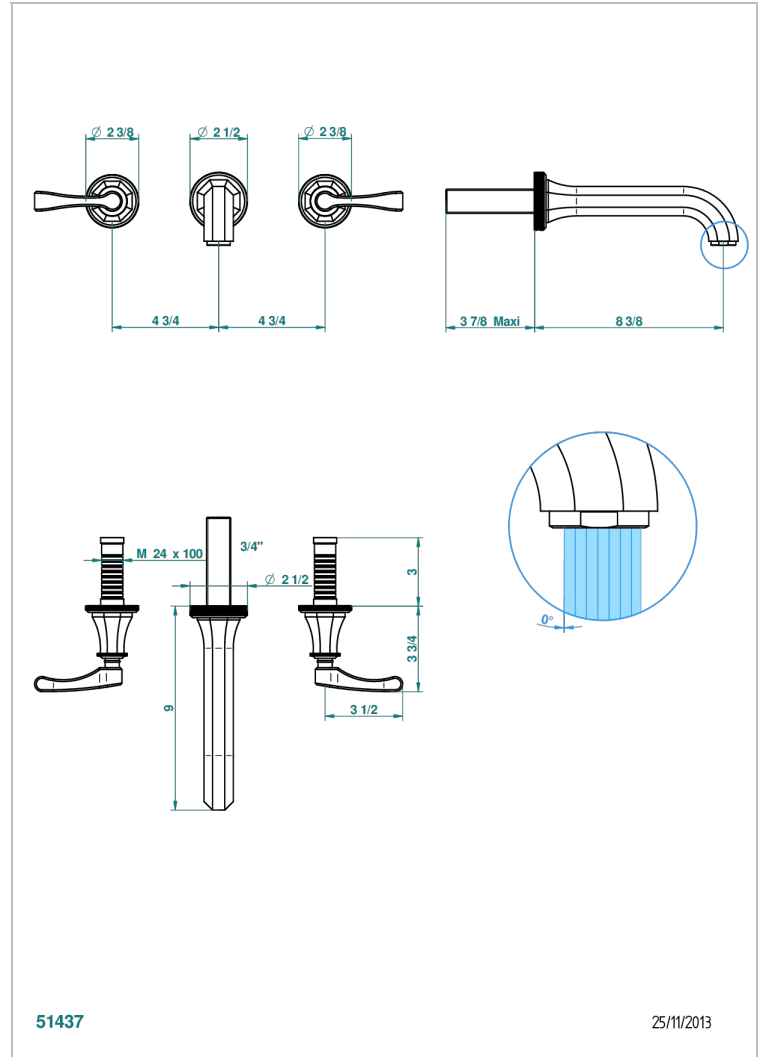

# ART DECO WITH LEVER

A55-40SGB

Trim only for wall mounted 3-hole basin mixer

## CHARACTERISTIC

- Art Déco with lever
- Trim only for wall mounted 3-hole basin mixer

## RELATED SKU'S

- Ref. G00-40AC Rough parts for wall mounted 3 hole mixer, cross handle version
- Ref. G00-40AM Rough parts for wall mounted 3 hole mixer, lever handle version