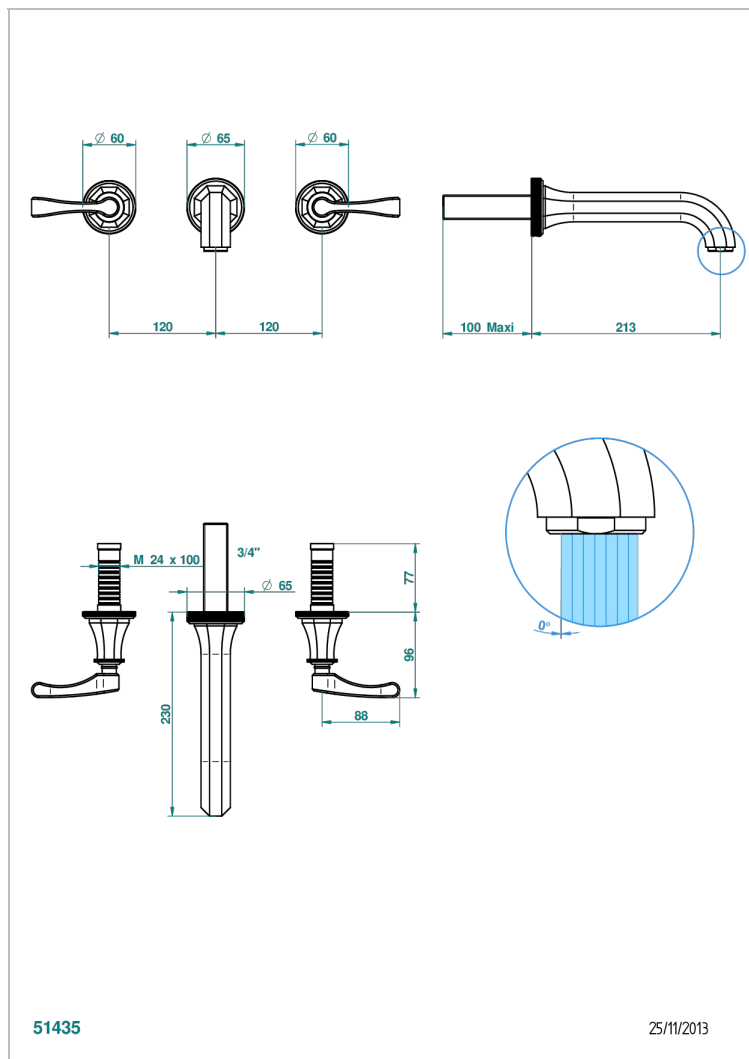

ART DECO WITH LEVER HANDLES

A55-41SGB

Trim for wall mounted 3-hole bath set only

CHARACTERISTIC

- Art Déco with lever handles
- Trim for wall mounted 3-hole bath set only

TECHNICAL SPECS

- Recommandé : 3 bars (max. 5 bars) - Advised : 43,5 psi (max. 72 psi)
- Bec : 35 l/min à 3 bars
- Spout : 9.26 gpm at 43.5 psi

RELATED SKU'S

- Ref. G00-40AM/US Rough parts for wall set (one counter clockwise and one clockwise cartridges)

AVAILABLE FINITIONS

Black ceram - D30
Blush PVD - H62
Brass color PVD - H49
Brown bronze color PVD - F33
Chrome polished - A02
Chrome polished / gold polished - G02