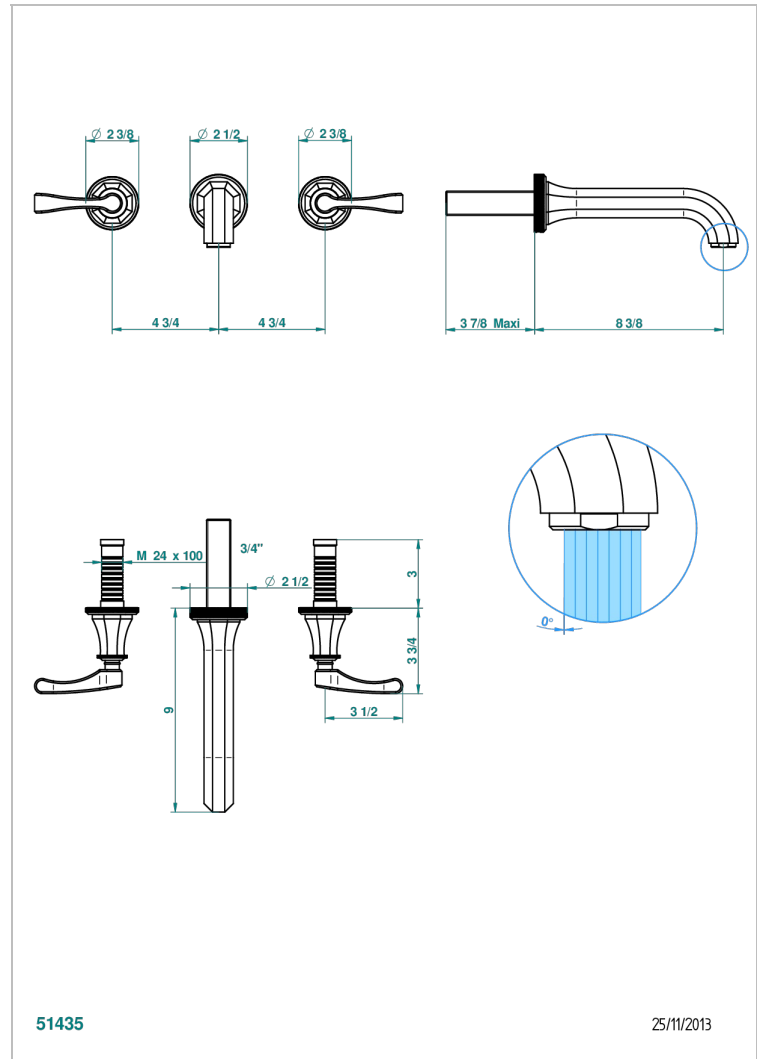

ART DECO WITH LEVER HANDLES

A55-41SGB

Trim for wall mounted 3-hole bath set only

51435

25/11/2013

CHARACTERISTIC

- Art Déco with lever handles
- Trim for wall mounted 3-hole bath set only

TECHNICAL SPECS

- Recommandé : 3 bars (max. 5 bars) - Advised : 43,5 psi (max. 72 psi)
- Bec : 35 l/min à 3 bars
- Spout : 9.26 gpm at 43.5 psi

RELATED SKU'S

- Ref. G00-40AM/US Rough parts for wall set (one counter clockwise and one clockwise cartridges)