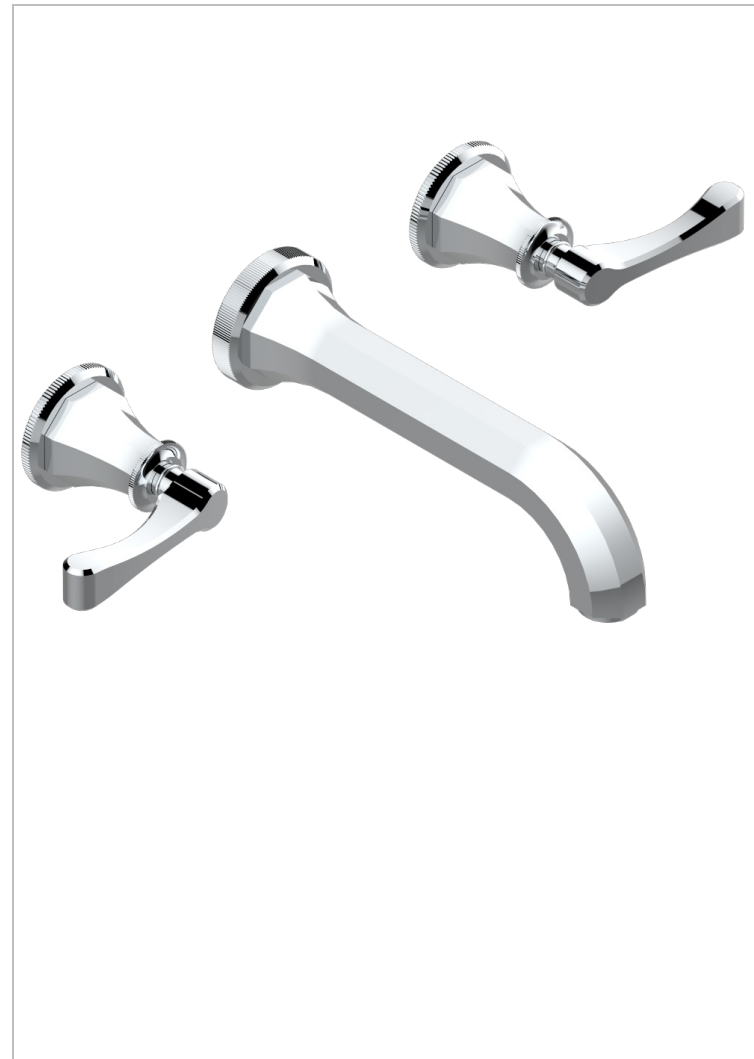

ART DECO WITH LEVER HANDLES

A55-41SGB

Trim for wall mounted 3-hole bath set only

51435

25/11/2013

CHARACTERISTIC

- Art Déco with lever handles
- Trim for wall mounted 3-hole bath set only

TECHNICAL SPECS

- Recommandé : 3 bars (max. 5 bars) - Advised : 43,5 psi (max. 72 psi)
- Bec : 35 l/min à 3 bars
- Spout : 9.26 gpm at 43.5 psi

RELATED SKU'S

- Ref. G00-40AM/US Rough parts for wall set (one counter clockwise and one clockwise cartridges)

AVAILABLE FINITIONS

Black ceram - D30
Blush PVD - H62
Brass color PVD - H49
Brown bronze color PVD - F33
Chrome polished - A02
Chrome polished / gold polished - G02

Copper antique matt, coated - H07
Gold color PVD - H52
Gold mat - F07
Gold polished - F01
Graphite PVD - H64
Light coated bronze - D01

Nickel polished - B01
Soft gold - F30
Soft matt gold - F31
Umber PVD - H66