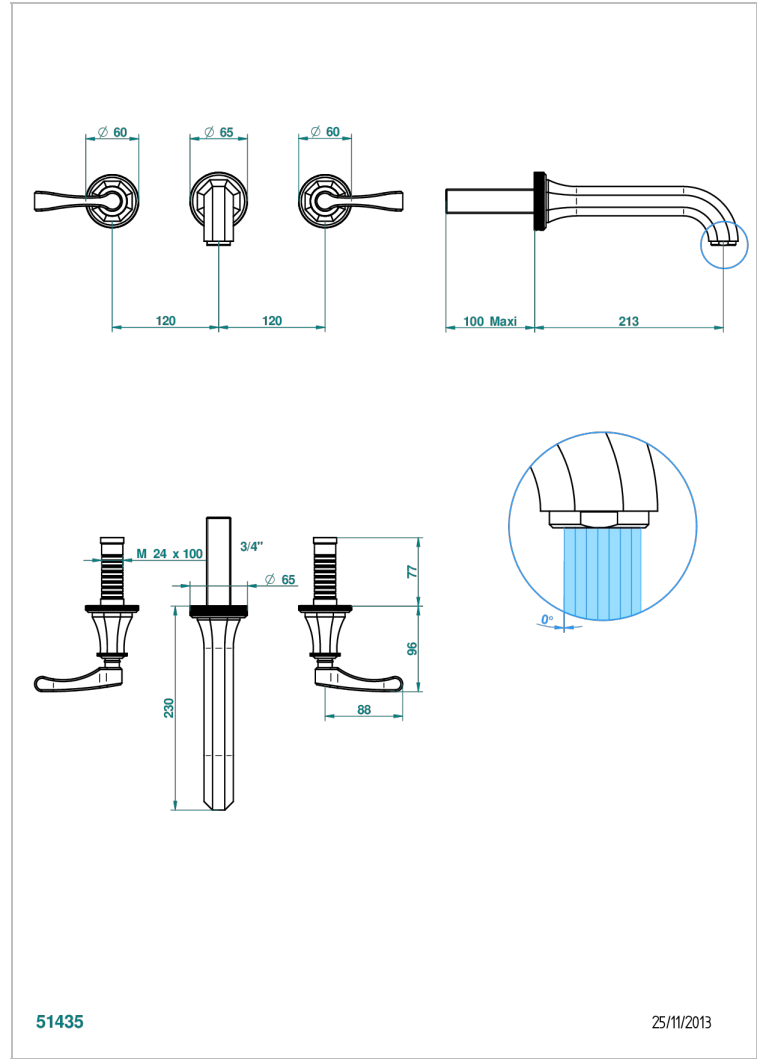

ART DECO WITH LEVER

A55-41SGB

Trim only for wall mounted 3-hole bath mixer

51435

25/11/2013

CHARACTERISTIC

- Art Déco with lever
- Trim only for wall mounted 3-hole bath mixer

TECHNICAL SPECS

- Recommandé : 3 bars (max. 5 bars) - Advised : 43,5 psi (max. 72 psi)
- Bec : 35 l/min à 3 bars
- Spout : 9.26 gpm at 43.5 psi

RELATED SKU'S

- Ref. G00-40AC Rough parts for wall mounted 3 hole mixer, cross handle version
- Ref. G00-40AM Rough parts for wall mounted 3 hole mixer, lever handle version