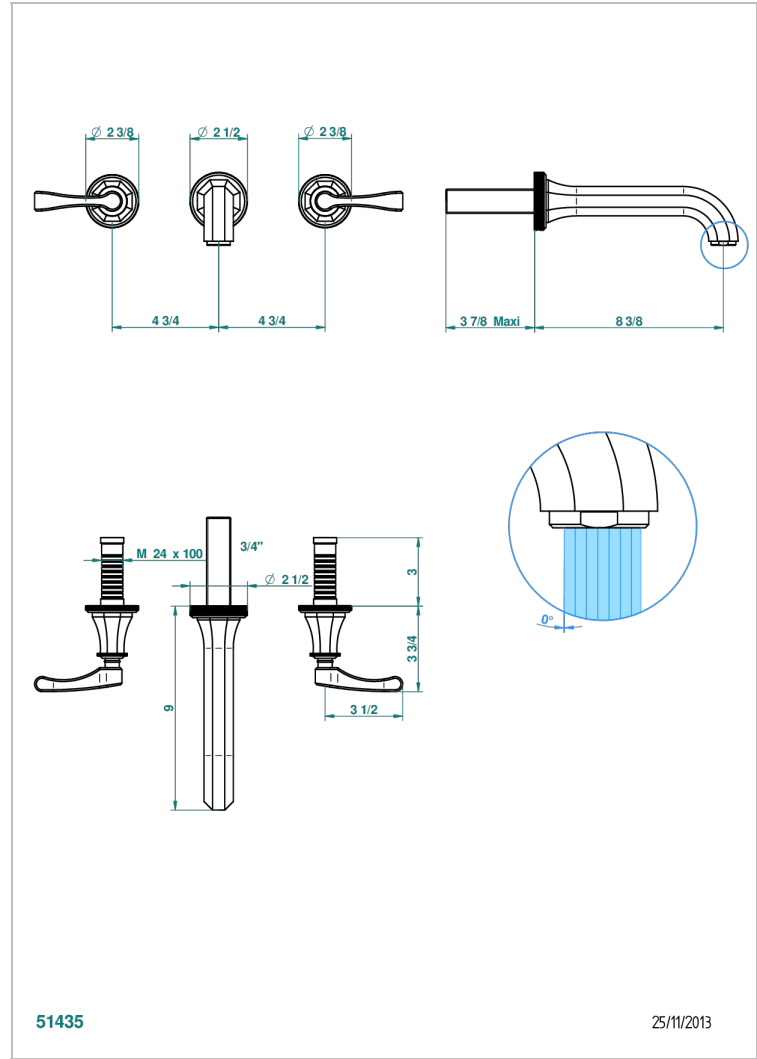

ART DECO WITH LEVER

A55-41SGB

Trim only for wall mounted 3-hole bath mixer

51435

25/11/2013

CHARACTERISTIC

- Art Déco with lever
- Trim only for wall mounted 3-hole bath mixer

TECHNICAL SPECS

- Recommandé : 3 bars (max. 5 bars) - Advised : 43,5 psi (max. 72 psi)
- Bec : 35 l/min à 3 bars
- Spout : 9.26 gpm at 43.5 psi

RELATED SKU'S

- Ref. G00-40AC Rough parts for wall mounted 3 hole mixer, cross handle version
- Ref. G00-40AM Rough parts for wall mounted 3 hole mixer, lever handle version