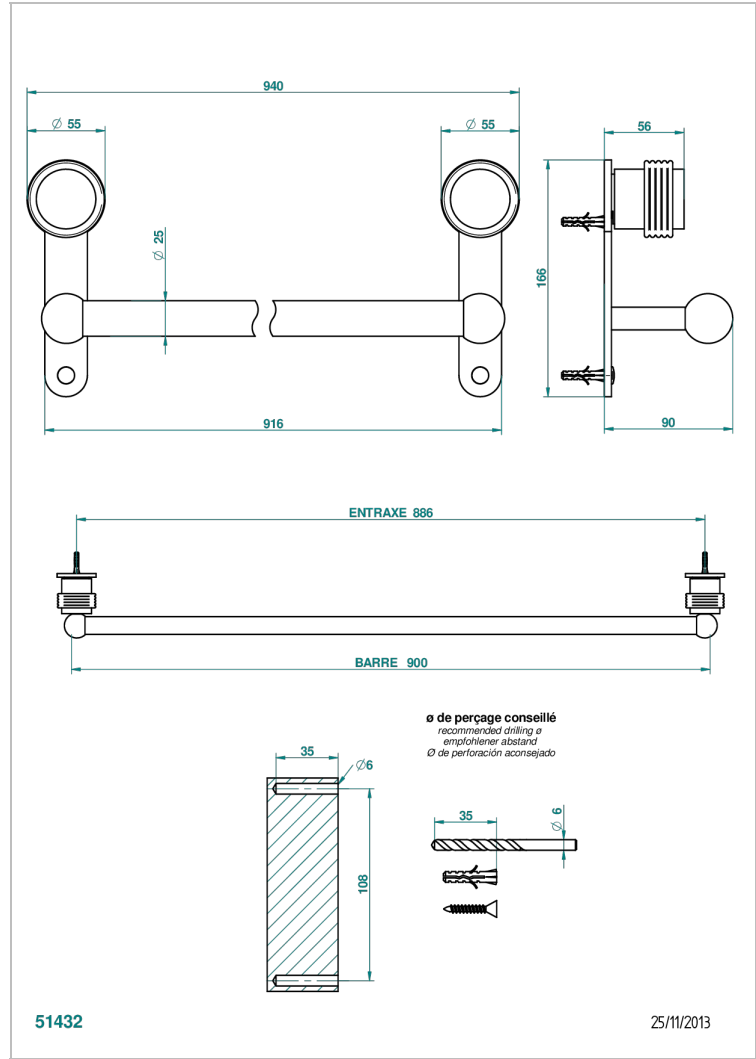

DIPLOMATE GROOVED RINGS

U4B-526

Towel bar, 35 1/2" long

CHARACTERISTIC

- Diplomat Grooved rings
- Towel bar, 35 1/2" long

AVAILABLE FINITIONS

Black ceram - D30
Blush PVD - H62
Brass color PVD - H49
Brown bronze color PVD - F33
Chrome polished - A02
Chrome polished / gold polished - G02